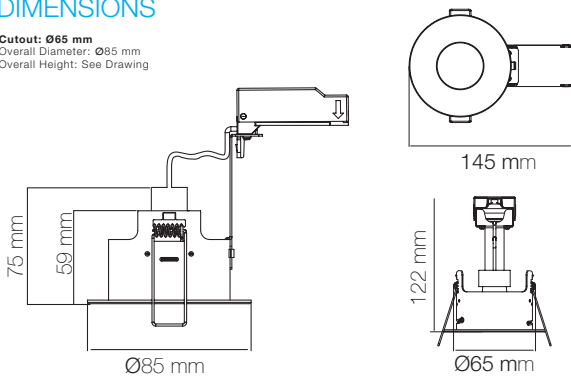

DIMENSIONS

PRODUCT CODE	AFD65
Ingress Protection	IP20 / IP65 (Bezel Dependent)
Guarantee	Lifetime
Maximum Rated Power	50W Max (35W IP65) Halogen, Max 10W LED
Fire Rating	30, 60, 90 Minutes
Class	I

COMPATIBLE BEZELS	CODES
Fixed Bezel IP20	AFD65BZ/F/**
Fixed Bezel IP65	AFD65BZ/IP/**

This luminaire is compatible with bulbs of the energy classes:

AFD65
874/2012