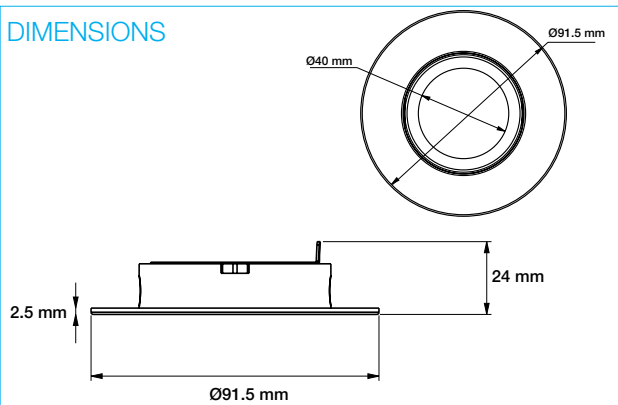

TECHNICAL DATASHEET

AFD75BZ/A/PC

Ultra Slim Twist & Lock Adjustable Bezel

PRODUCT FEATURES

- Ultra Slim Twist and Lock Bezel
- Adjustable
- Lifetime Guarantee

DIMENSIONS

Product Code	AFD75BZ/A/PC
Bezels Colour	Polished Chrome
Material	Steel
Compatible Downlight	AFD75
Overall Diameter	Ø91.5 mm
Maximum Adjustment Angle	30°
Guarantee	Lifetime