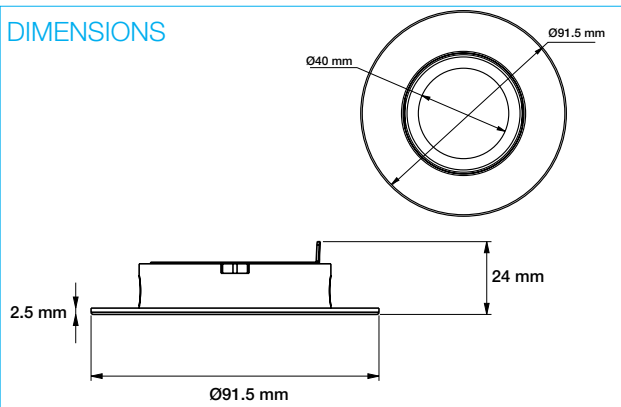

## TECHNICAL DATASHEET

AFD75BZ/A/WH

Ultra Slim Twist & Lock Adjustable Bezel

### DIMENSIONS

<b>Product Code</b>	<b>AFD75BZ/A/WH</b>
Bezels Colour	Polar White
Material	Steel
Compatible Downlight	AFD75
Overall Diameter	Ø91.5 mm
Maximum Adjustment Angle	30°
Guarantee	Lifetime