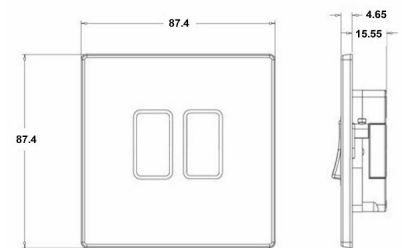

#### Item Image

#### Dimensions

**Hamilton®**  
HARTLAND G2  
MGR22  
10AX 2 Way Rocker

Primary Range	Hartland G2
Insert Type	2 gang 10AX 2 Way Rocker
Insert Colour	Polished Brass/Black
EAN13 Barcode	5051164026264
Commodity Code	85363010
Luckins TSI	423821219
Dimensions(Nominal)	Single: Height = 87.4mm Width = 87.4mm Depth = 4.65mm
Switched Poles	Single
Current Rating	10AX
Voltage	220/250V AC
Maximum Load	10 Amp inductive
Mains Frequency	50Hz
IP Rating	IP2XD
Contact Gap Minimum	3mm
Terminal Capacity 1	5x1mm <sup>2</sup>
Terminal Capacity 2	4x1.5mm <sup>2</sup>
Terminal Capacity 3	1x2.5mm <sup>2</sup>
Terminal Capacity 4	1x4mm <sup>2</sup> Multi-strand
Terminal Capacity 5	1x6mm <sup>2</sup>
Earth Terminal Capacity 1	5x1mm <sup>2</sup>
Earth Terminal Capacity 2	4x1.5mm <sup>2</sup>
Earth Terminal Capacity 3	3x2.5mm <sup>2</sup>
Earth Terminal Capacity 4	1x4mm <sup>2</sup> Multi-strand
Earth Terminal Capacity 5	1x6mm <sup>2</sup>
Product Class 1	Must be earthed
Ambient Operating Temperature	-5° to +40°C
Recommended Location	Internal Use Only
Maximum Installation Altitude	2000m
Standard/Approval	BS EN 60669-1