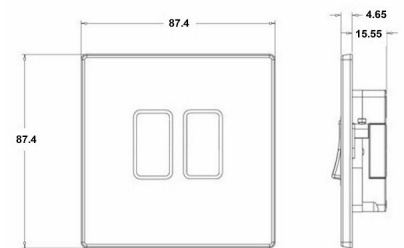

7G21R22PB-W

Hartland G2 | HARTLAND G2 RANGE | Rocker Switches

Item Image

Wiring

Dimensions

Hamilton®
HARTLAND G2
MGR22
10AX 2 Way Rocker

Primary Range	Hartland G2
Insert Type	2 gang 10AX 2 Way Rocker
Insert Colour	Polished Brass/White
EAN13 Barcode	5051164024666
Commodity Code	85363010
Luckins TSI	423821222
Dimensions(Nominal)	Single: Height = 87.4mm Width = 87.4mm Depth = 4.65mm
Switched Poles	Single
Current Rating	10AX
Voltage	220/250V AC
Maximum Load	10 Amp inductive
Mains Frequency	50Hz
IP Rating	IP2XD
Contact Gap Minimum	3mm
Terminal Capacity 1	5x1mm ²
Terminal Capacity 2	4x1.5mm ²
Terminal Capacity 3	1x2.5mm ²
Terminal Capacity 4	1x4mm ² Multi-strand
Terminal Capacity 5	1x6mm ²
Earth Terminal Capacity 1	5x1mm ²
Earth Terminal Capacity 2	4x1.5mm ²
Earth Terminal Capacity 3	3x2.5mm ²
Earth Terminal Capacity 4	1x4mm ² Multi-strand
Earth Terminal Capacity 5	1x6mm ²
Product Class 1	Must be earthed
Ambient Operating Temperature	-5° to +40°C
Recommended Location	Internal Use Only
Maximum Installation Altitude	2000m
Standard/Approval	BS EN 60669-1