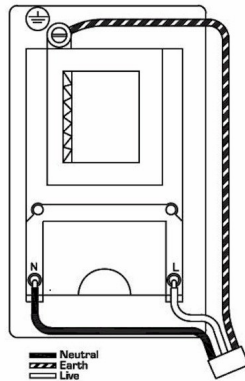

7G21SHSB

Hartland G2 | HARTLAND G2 RANGE | Power Sockets

Item Image

Wiring

Dimensions

Primary Range	Hartland G2
Insert Type	Shaver Dual Voltage Unswitched Socket (Vertically Mounted)
Insert Colour	Black
EAN13 Barcode	5051164026325
Commodity Code	85363010
Luckins TSI	423821345
Dimensions(Nominal)	Double: Height = 144.4mm Width = 87.4mm Depth = 4.65mm
Switched Poles	None
Current Rating	20VA
Voltage	220/250V AC
Maximum Load	200/250V input; 115/230V 20VA output
Mains Frequency	50Hz
IP Rating	IP2XD
Contact Gap Minimum	None
Terminal Capacity 1	5 x1mm ²
Terminal Capacity 2	4x1.5mm ²
Terminal Capacity 3	3x2.5mm ²
Terminal Capacity 4	2x4mm ² Multi-strand
Terminal Capacity 5	1x6mm ²
Earth Terminal Capacity 1	9x1mm ²
Earth Terminal Capacity 2	6x1.5mm ²
Earth Terminal Capacity 3	4x2.5mm ²
Earth Terminal Capacity 4	2x4mm ² Multi-strand
Earth Terminal Capacity 5	1x6mm ²
Product Class 1	Must be earthed
Ambient Operating Temperature	-5° to +40°C
Recommended Location	Internal Use Only
Maximum Installation Altitude	2000m
Standard/Approval	BS EN 61558-2-5 + BS 4573