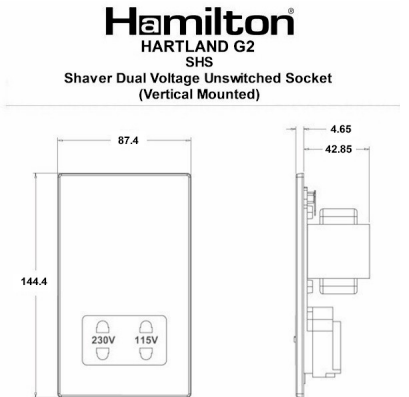

7G21SHSB

Hartland G2 | HARTLAND G2 RANGE | Power Sockets

Item Image

Wiring

Dimensions

Primary Range	Hartland G2
Insert Type	Shaver Dual Voltage Unswitched Socket (Vertically Mounted)
Insert Colour	Black
EAN13 Barcode	5051164026325
Commodity Code	85363010
Luckins TSI	423821345
Dimensions(Nominal)	Double: Height = 144.4mm Width = 87.4mm Depth = 4.65mm
Switched Poles	None
Current Rating	20VA
Voltage	220/250V AC
Maximum Load	200/250V input; 115/230V 20VA output
Mains Frequency	50Hz
IP Rating	IP2XD
Contact Gap Minimum	None
Terminal Capacity 1	5 x1mm ²
Terminal Capacity 2	4x1.5mm ²
Terminal Capacity 3	3x2.5mm ²
Terminal Capacity 4	2x4mm ² Multi-strand
Terminal Capacity 5	1x6mm ²
Earth Terminal Capacity 1	9x1mm ²
Earth Terminal Capacity 2	6x1.5mm ²
Earth Terminal Capacity 3	4x2.5mm ²
Earth Terminal Capacity 4	2x4mm ² Multi-strand
Earth Terminal Capacity 5	1x6mm ²
Product Class 1	Must be earthed
Ambient Operating Temperature	-5° to +40°C
Recommended Location	Internal Use Only
Maximum Installation Altitude	2000m
Standard/Approval	BS EN 61558-2-5 + BS 4573