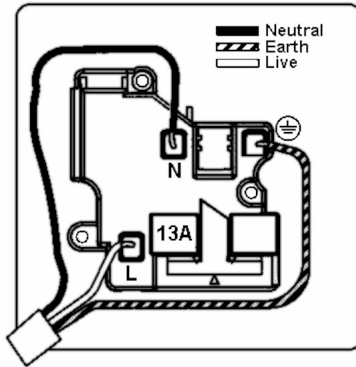

7G21SS1PB-B

Hartland G2 | HARTLAND G2 RANGE | Power Sockets

Item Image

Wiring

Dimensions

Primary Range	Hartland G2
Insert Type	1 gang 13A Double Pole Switched Socket
Insert Colour	Polished Brass/Black
EAN13 Barcode	5051164026356
Commodity Code	85363010
Luckins TSI	423821426
Dimensions(Nominal)	Single: Height = 87.4mm Width = 87.4mm Depth = 4.65mm
Switched Poles	Double
Current Rating	13 Amp
Voltage	220/250V AC
Maximum Load	13 Amp
Mains Frequency	50Hz
IP Rating	IP2XD
Contact Gap Minimum	3mm
Terminal Capacity 1	4x2.5mm ²
Terminal Capacity 2	3x4mm ²
Terminal Capacity 3	2x6mm ² Multi-Strand
Terminal Capacity 4	1x10mm ²
Earth Terminal Capacity 1	4x2.5mm ²
Earth Terminal Capacity 2	3x4mm ²
Earth Terminal Capacity 3	2x6mm ² Multi-Strand
Earth Terminal Capacity 4	1x10mm ²
Product Class 1	Must be earthed
Ambient Operating Temperature	-5° to +40°C
Recommended Location	Internal Use Only
Maximum Installation Altitude	2000m
Standard/Approval	BS 1363-2
Additional Notes	Dual Earth: Yes