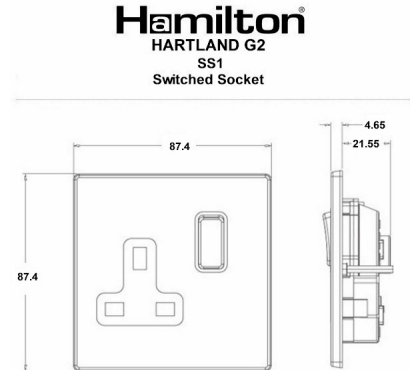

7G21SS1PB-B

Hartland G2 | HARTLAND G2 RANGE | Power Sockets

Item Image

Wiring

Dimensions

Primary Range	Hartland G2
Insert Type	1 gang 13A Double Pole Switched Socket
Insert Colour	Polished Brass/Black
EAN13 Barcode	5051164026356
Commodity Code	85363010
Luckins TSI	423821426
Dimensions(Nominal)	Single: Height = 87.4mm Width = 87.4mm Depth = 4.65mm
Switched Poles	Double
Current Rating	13 Amp
Voltage	220/250V AC
Maximum Load	13 Amp
Mains Frequency	50Hz
IP Rating	IP2XD
Contact Gap Minimum	3mm
Terminal Capacity 1	4x2.5mm ²
Terminal Capacity 2	3x4mm ²
Terminal Capacity 3	2x6mm ² Multi-Strand
Terminal Capacity 4	1x10mm ²
Earth Terminal Capacity 1	4x2.5mm ²
Earth Terminal Capacity 2	3x4mm ²
Earth Terminal Capacity 3	2x6mm ² Multi-Strand
Earth Terminal Capacity 4	1x10mm ²
Product Class 1	Must be earthed
Ambient Operating Temperature	-5° to +40°C
Recommended Location	Internal Use Only
Maximum Installation Altitude	2000m
Standard/Approval	BS 1363-2
Additional Notes	Dual Earth: Yes