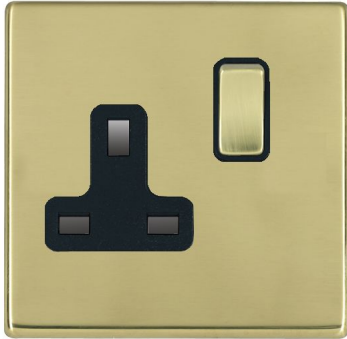

7G21SS1PB-B

Hartland G2 | HARTLAND G2 RANGE | Power Sockets

Item Image

Wiring

Dimensions

Primary Range	Hartland G2
Insert Type	1 gang 13A Double Pole Switched Socket
Insert Colour	Polished Brass/Black
EAN13 Barcode	5051164026356
Commodity Code	85363010
Luckins TSI	423821426
Dimensions(Nominal)	Single: Height = 87.4mm Width = 87.4mm Depth = 4.65mm
Switched Poles	Double
Current Rating	13 Amp
Voltage	220/250V AC
Maximum Load	13 Amp
Mains Frequency	50Hz
IP Rating	IP2XD
Contact Gap Minimum	3mm
Terminal Capacity 1	4x2.5mm ²
Terminal Capacity 2	3x4mm ²
Terminal Capacity 3	2x6mm ² Multi-Strand
Terminal Capacity 4	1x10mm ²
Earth Terminal Capacity 1	4x2.5mm ²
Earth Terminal Capacity 2	3x4mm ²
Earth Terminal Capacity 3	2x6mm ² Multi-Strand
Earth Terminal Capacity 4	1x10mm ²
Product Class 1	Must be earthed
Ambient Operating Temperature	-5° to +40°C
Recommended Location	Internal Use Only
Maximum Installation Altitude	2000m
Standard/Approval	BS 1363-2
Additional Notes	Dual Earth: Yes