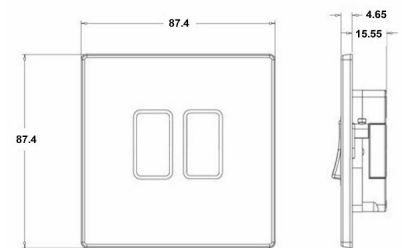

### Hartland G2 | HARTLAND G2 RANGE | Rocker Switches

Item Image

Wiring

Dimensions

**Hamilton®**  
HARTLAND G2  
MGR22  
10AX 2 Way Rocker

Primary Range	Hartland G2
Insert Type	2 gang 10AX 2 Way Rocker
Insert Colour	Satin Brass/White
EAN13 Barcode	5051164025267
Commodity Code	85363010
Luckins TSI	423822276
Dimensions(Nominal)	Single: Height = 87.4mm Width = 87.4mm Depth = 4.65mm
Switched Poles	Single
Current Rating	10AX
Voltage	220/250V AC
Maximum Load	10 Amp inductive
Mains Frequency	50Hz
IP Rating	IP2XD
Contact Gap Minimum	3mm
Terminal Capacity 1	5x1mm <sup>2</sup>
Terminal Capacity 2	4x1.5mm <sup>2</sup>
Terminal Capacity 3	1x2.5mm <sup>2</sup>
Terminal Capacity 4	1x4mm <sup>2</sup> Multi-strand
Terminal Capacity 5	1x6mm <sup>2</sup>
Earth Terminal Capacity 1	5x1mm <sup>2</sup>
Earth Terminal Capacity 2	4x1.5mm <sup>2</sup>
Earth Terminal Capacity 3	3x2.5mm <sup>2</sup>
Earth Terminal Capacity 4	1x4mm <sup>2</sup> Multi-strand
Earth Terminal Capacity 5	1x6mm <sup>2</sup>
Product Class 1	Must be earthed
Ambient Operating Temperature	-5° to +40°C
Recommended Location	Internal Use Only
Maximum Installation Altitude	2000m
Standard/Approval	BS EN 60669-1