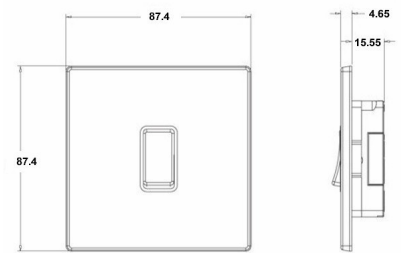

#### Item Image

#### Dimensions

**Hamilton®**  
HARTLAND G2  
MGR21  
10AX 2 Way Rocker

Primary Range	Hartland G2
Insert Type	1 gang 10AX 2 Way Rocker
Insert Colour	Satin Steel/Black
EAN13 Barcode	5051164002169
Commodity Code	85363010
Luckins TSI	407520662
Dimensions(Nominal)	Single: Height = 87.4mm Width = 87.4mm Depth = 4.65mm
Switched Poles	Single
Current Rating	10AX
Voltage	220/250V AC
Maximum Load	10 Amp inductive
Mains Frequency	50Hz
IP Rating	IP2XD
Contact Gap Minimum	3mm
Terminal Capacity 1	5x1mm <sup>2</sup>
Terminal Capacity 2	4x1.5mm <sup>2</sup>
Terminal Capacity 3	1x2.5mm <sup>2</sup>
Terminal Capacity 4	1x4mm <sup>2</sup> Multi-strand
Terminal Capacity 5	1x6mm <sup>2</sup>
Earth Terminal Capacity 1	5x1mm <sup>2</sup>
Earth Terminal Capacity 2	4x1.5mm <sup>2</sup>
Earth Terminal Capacity 3	3x2.5mm <sup>2</sup>
Earth Terminal Capacity 4	1x4mm <sup>2</sup> Multi-strand
Earth Terminal Capacity 5	1x6mm <sup>2</sup>
Product Class 1	Must be earthed
Ambient Operating Temperature	-5° to +40°C
Recommended Location	Internal Use Only
Maximum Installation Altitude	2000m
Standard/Approval	BS EN 60669-1