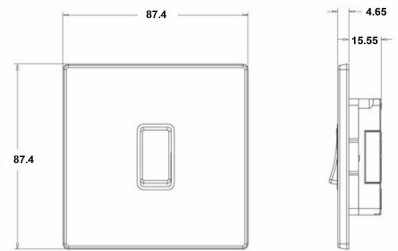

7G24R21SS-QG

Hartland G2 | HARTLAND G2 RANGE | Rocker Switches

Item Image

Wiring

Dimensions

Hamilton®
HARTLAND G2
MGR21
10AX 2 Way Rocker

Primary Range	Hartland G2
Insert Type	1 gang 10AX 2 Way Rocker
Insert Colour	Satin Steel/Quartz Grey
EAN13 Barcode	5051164002718
Commodity Code	85363010
Luckins TSI	407520675
Dimensions(Nominal)	Single: Height = 87.4mm Width = 87.4mm Depth = 4.65mm
Weight	104 GR
Switched Poles	Single
Current Rating	10AX
Voltage	220/250V AC
Maximum Load	10 Amp inductive
Mains Frequency	50Hz
IP Rating	IP2XD
Contact Gap Minimum	3mm
Terminal Capacity 1	5x1mm ²
Terminal Capacity 2	4x1.5mm ²
Terminal Capacity 3	1x2.5mm ²
Terminal Capacity 4	1x4mm ² Multi-strand
Terminal Capacity 5	1x6mm ²
Earth Terminal Capacity 1	5x1mm ²
Earth Terminal Capacity 2	4x1.5mm ²
Earth Terminal Capacity 3	3x2.5mm ²
Earth Terminal Capacity 4	1x4mm ² Multi-strand
Earth Terminal Capacity 5	1x6mm ²
Product Class 1	Must be earthed
Ambient Operating Temperature	-5° to +40°C
Recommended Location	Internal Use Only
Maximum Installation Altitude	2000m