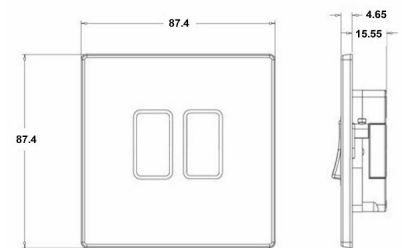

#### Item Image

#### Dimensions

**Hamilton®**  
HARTLAND G2  
MGR22  
10AX 2 Way Rocker

Primary Range	Hartland G2
Insert Type	2 gang 10AX 2 Way Rocker
Insert Colour	Satin Steel/Quartz Grey
EAN13 Barcode	5051164002725
Commodity Code	85363010
Luckins TSI	407520714
Dimensions(Nominal)	Single: Height = 87.4mm Width = 87.4mm Depth = 4.65mm
Switched Poles	Single
Current Rating	10AX
Voltage	220/250V AC
Maximum Load	10 Amp inductive
Mains Frequency	50Hz
IP Rating	IP2XD
Contact Gap Minimum	3mm
Terminal Capacity 1	5x1mm <sup>2</sup>
Terminal Capacity 2	4x1.5mm <sup>2</sup>
Terminal Capacity 3	1x2.5mm <sup>2</sup>
Terminal Capacity 4	1x4mm <sup>2</sup> Multi-strand
Terminal Capacity 5	1x6mm <sup>2</sup>
Earth Terminal Capacity 1	5x1mm <sup>2</sup>
Earth Terminal Capacity 2	4x1.5mm <sup>2</sup>
Earth Terminal Capacity 3	3x2.5mm <sup>2</sup>
Earth Terminal Capacity 4	1x4mm <sup>2</sup> Multi-strand
Earth Terminal Capacity 5	1x6mm <sup>2</sup>
Product Class 1	Must be earthed
Ambient Operating Temperature	-5° to +40°C
Recommended Location	Internal Use Only
Maximum Installation Altitude	2000m
Standard/Approval	BS EN 60669-1