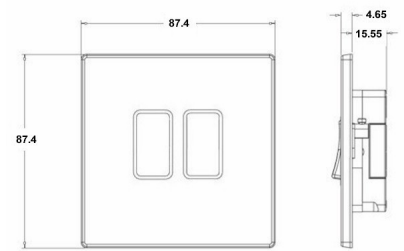

7G24R22SS-W

Hartland G2 | HARTLAND G2 RANGE | Rocker Switches

Item Image

Wiring

Dimensions

Hamilton®
HARTLAND G2
MGR22
10AX 2 Way Rocker

Primary Range	Hartland G2
Insert Type	2 gang 10AX 2 Way Rocker
Insert Colour	Satin Steel/White
EAN13 Barcode	5051164002190
Commodity Code	85363010
Luckins TSI	407520727
Dimensions(Nominal)	Single: Height = 87.4mm Width = 87.4mm Depth = 4.65mm
Switched Poles	Single
Current Rating	10AX
Voltage	220/250V AC
Maximum Load	10 Amp inductive
Mains Frequency	50Hz
IP Rating	IP2XD
Contact Gap Minimum	3mm
Terminal Capacity 1	5x1mm ²
Terminal Capacity 2	4x1.5mm ²
Terminal Capacity 3	1x2.5mm ²
Terminal Capacity 4	1x4mm ² Multi-strand
Terminal Capacity 5	1x6mm ²
Earth Terminal Capacity 1	5x1mm ²
Earth Terminal Capacity 2	4x1.5mm ²
Earth Terminal Capacity 3	3x2.5mm ²
Earth Terminal Capacity 4	1x4mm ² Multi-strand
Earth Terminal Capacity 5	1x6mm ²
Product Class 1	Must be earthed
Ambient Operating Temperature	-5° to +40°C
Recommended Location	Internal Use Only
Maximum Installation Altitude	2000m
Standard/Approval	BS EN 60669-1