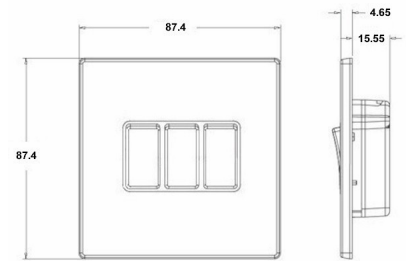

### Hartland G2 | HARTLAND G2 RANGE | Rocker Switches

Item Image

Wiring

Dimensions

**Hamilton®**  
HARTLAND G2  
MGR23  
10AX 2 Way Rocker

Primary Range	Hartland G2
Insert Type	3 gang 10AX 2 Way Rocker
Insert Colour	Satin Steel/Black
EAN13 Barcode	5051164002206
Commodity Code	85363010
Luckins TSI	407520730
Dimensions(Nominal)	Single: Height = 87.4mm Width = 87.4mm Depth = 4.65mm
Switched Poles	Single
Current Rating	10AX
Voltage	220/250V AC
Maximum Load	10 Amp inductive
Mains Frequency	50Hz
IP Rating	IP2XD
Contact Gap Minimum	3mm
Terminal Capacity 1	5x1mm <sup>2</sup>
Terminal Capacity 2	4x1.5mm <sup>2</sup>
Terminal Capacity 3	1x2.5mm <sup>2</sup>
Terminal Capacity 4	1x4mm <sup>2</sup> Multi-strand
Terminal Capacity 5	1x6mm <sup>2</sup>
Earth Terminal Capacity 1	5x1mm <sup>2</sup>
Earth Terminal Capacity 2	4x1.5mm <sup>2</sup>
Earth Terminal Capacity 3	3x2.5mm <sup>2</sup>
Earth Terminal Capacity 4	1x4mm <sup>2</sup> Multi-strand
Earth Terminal Capacity 5	1x6mm <sup>2</sup>
Product Class 1	Must be earthed
Ambient Operating Temperature	-5° to +40°C
Recommended Location	Internal Use Only
Maximum Installation Altitude	2000m
Standard/Approval	BS EN 60669-1