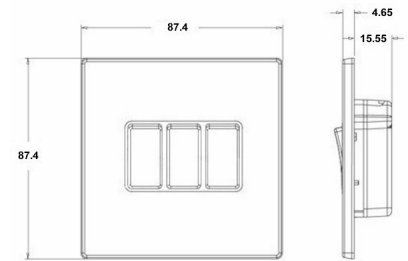

7G24R23SS-QG

Hartland G2 | HARTLAND G2 RANGE | Rocker Switches

Item Image

Wiring

Dimensions

Hamilton®
HARTLAND G2
MGR23
10AX 2 Way Rocker

Primary Range	Hartland G2
Insert Type	3 gang 10AX 2 Way Rocker
Insert Colour	Satin Steel/Quartz Grey
EAN13 Barcode	5051164002732
Commodity Code	85363010
Luckins TSI	407520743
Dimensions(Nominal)	Single: Height = 87.4mm Width = 87.4mm Depth = 4.65mm
Switched Poles	Single
Current Rating	10AX
Voltage	220/250V AC
Maximum Load	10 Amp inductive
Mains Frequency	50Hz
IP Rating	IP2XD
Contact Gap Minimum	3mm
Terminal Capacity 1	5x1mm ²
Terminal Capacity 2	4x1.5mm ²
Terminal Capacity 3	1x2.5mm ²
Terminal Capacity 4	1x4mm ² Multi-strand
Terminal Capacity 5	1x6mm ²
Earth Terminal Capacity 1	5x1mm ²
Earth Terminal Capacity 2	4x1.5mm ²
Earth Terminal Capacity 3	3x2.5mm ²
Earth Terminal Capacity 4	1x4mm ² Multi-strand
Earth Terminal Capacity 5	1x6mm ²
Product Class 1	Must be earthed
Ambient Operating Temperature	-5° to +40°C
Recommended Location	Internal Use Only
Maximum Installation Altitude	2000m
Standard/Approval	BS EN 60669-1