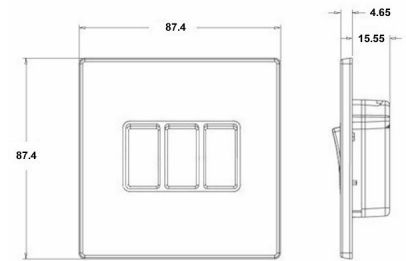

7G24R23SS-W

Hartland G2 | HARTLAND G2 RANGE | Rocker Switches

Item Image

Wiring

Dimensions

Hamilton®
HARTLAND G2
MGR23
10AX 2 Way Rocker

Primary Range	Hartland G2
Insert Type	3 gang 10AX 2 Way Rocker
Insert Colour	Satin Steel/White
EAN13 Barcode	5051164002213
Commodity Code	85363010
Luckins TSI	407520756
Dimensions(Nominal)	Single: Height = 87.4mm Width = 87.4mm Depth = 4.65mm
Switched Poles	Single
Current Rating	10AX
Voltage	220/250V AC
Maximum Load	10 Amp inductive
Mains Frequency	50Hz
IP Rating	IP2XD
Contact Gap Minimum	3mm
Terminal Capacity 1	5x1mm ²
Terminal Capacity 2	4x1.5mm ²
Terminal Capacity 3	1x2.5mm ²
Terminal Capacity 4	1x4mm ² Multi-strand
Terminal Capacity 5	1x6mm ²
Earth Terminal Capacity 1	5x1mm ²
Earth Terminal Capacity 2	4x1.5mm ²
Earth Terminal Capacity 3	3x2.5mm ²
Earth Terminal Capacity 4	1x4mm ² Multi-strand
Earth Terminal Capacity 5	1x6mm ²
Product Class 1	Must be earthed
Ambient Operating Temperature	-5° to +40°C
Recommended Location	Internal Use Only
Maximum Installation Altitude	2000m
Standard/Approval	BS EN 60669-1