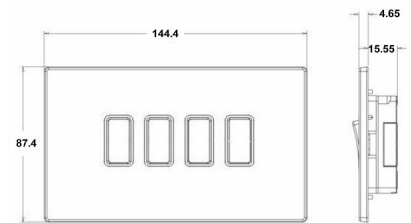

#### Item Image

#### Dimensions

**Hamilton®**  
HARTLAND G2  
MGR24  
10AX 2 Way Rocker

Primary Range	Hartland G2
Insert Type	4 gang 10AX 2 Way Rocker
Insert Colour	Satin Steel/Black
EAN13 Barcode	5051164002220
Commodity Code	85363010
Luckins TSI	407520769
Dimensions(Nominal)	Double: Height = 87.4mm Width = 144.4mm Depth = 4.65mm
Switched Poles	Single
Current Rating	10AX
Voltage	220/250V AC
Maximum Load	10 Amp inductive
Mains Frequency	50Hz
IP Rating	IP2XD
Contact Gap Minimum	3mm
Terminal Capacity 1	5x1mm <sup>2</sup>
Terminal Capacity 2	4x1.5mm <sup>2</sup>
Terminal Capacity 3	1x2.5mm <sup>2</sup>
Terminal Capacity 4	1x4mm <sup>2</sup> Multi-strand
Terminal Capacity 5	1x6mm <sup>2</sup>
Earth Terminal Capacity 1	5x1mm <sup>2</sup>
Earth Terminal Capacity 2	4x1.5mm <sup>2</sup>
Earth Terminal Capacity 3	3x2.5mm <sup>2</sup>
Earth Terminal Capacity 4	1x4mm <sup>2</sup> Multi-strand
Earth Terminal Capacity 5	1x6mm <sup>2</sup>
Product Class 1	Must be earthed
Ambient Operating Temperature	-5° to +40°C
Recommended Location	Internal Use Only
Maximum Installation Altitude	2000m
Standard/Approval	BS EN 60669-1