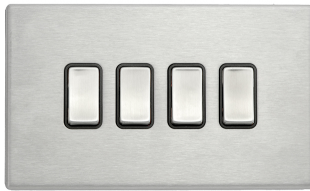

7G24R24SS-B

Hartland G2 | HARTLAND G2 RANGE | Rocker Switches

Item Image