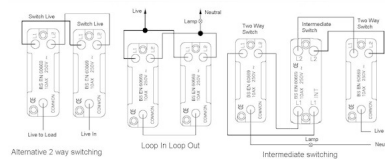

#### Dimensions

**Hamilton®**  
HARTLAND G2  
MGR24  
10AX 2 Way Rocker

Primary Range	Hartland G2
Insert Type	4 gang 10AX 2 Way Rocker
Insert Colour	Satin Steel/Black
EAN13 Barcode	5051164002220
Commodity Code	85363010
Luckins TSI	407520769
Dimensions(Nominal)	Double: Height = 87.4mm Width = 144.4mm Depth = 4.65mm
Switched Poles	Single
Current Rating	10AX
Voltage	220/250V AC
Maximum Load	10 Amp inductive
Mains Frequency	50Hz
IP Rating	IP2XD
Contact Gap Minimum	3mm
Terminal Capacity 1	5x1mm <sup>2</sup>
Terminal Capacity 2	4x1.5mm <sup>2</sup>
Terminal Capacity 3	1x2.5mm <sup>2</sup>
Terminal Capacity 4	1x4mm <sup>2</sup> Multi-strand
Terminal Capacity 5	1x6mm <sup>2</sup>
Earth Terminal Capacity 1	5x1mm <sup>2</sup>
Earth Terminal Capacity 2	4x1.5mm <sup>2</sup>
Earth Terminal Capacity 3	3x2.5mm <sup>2</sup>
Earth Terminal Capacity 4	1x4mm <sup>2</sup> Multi-strand
Earth Terminal Capacity 5	1x6mm <sup>2</sup>
Product Class 1	Must be earthed
Ambient Operating Temperature	-5° to +40°C
Recommended Location	Internal Use Only
Maximum Installation Altitude	2000m
Standard/Approval	BS EN 60669-1