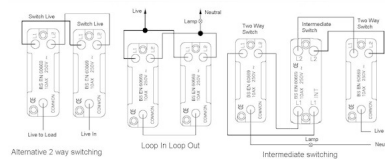

7G24R24SS-QG

Hartland G2 | HARTLAND G2 RANGE | Rocker Switches

Item Image

Wiring

Dimensions

Hamilton®
HARTLAND G2
MGR24
10AX 2 Way Rocker

Primary Range	Hartland G2
Insert Type	4 gang 10AX 2 Way Rocker
Insert Colour	Satin Steel/Quartz Grey
EAN13 Barcode	5051164002749
Commodity Code	85363010
Luckins TSI	407520772
Dimensions(Nominal)	Double: Height = 87.4mm Width = 144.4mm Depth = 4.65mm
Switched Poles	Single
Current Rating	10AX
Voltage	220/250V AC
Maximum Load	10 Amp inductive
Mains Frequency	50Hz
IP Rating	IP2XD
Contact Gap Minimum	3mm
Terminal Capacity 1	5x1mm ²
Terminal Capacity 2	4x1.5mm ²
Terminal Capacity 3	1x2.5mm ²
Terminal Capacity 4	1x4mm ² Multi-strand
Terminal Capacity 5	1x6mm ²
Earth Terminal Capacity 1	5x1mm ²
Earth Terminal Capacity 2	4x1.5mm ²
Earth Terminal Capacity 3	3x2.5mm ²
Earth Terminal Capacity 4	1x4mm ² Multi-strand
Earth Terminal Capacity 5	1x6mm ²
Product Class 1	Must be earthed
Ambient Operating Temperature	-5° to +40°C
Recommended Location	Internal Use Only
Maximum Installation Altitude	2000m
Standard/Approval	BS EN 60669-1

7G24R24SS-QG

Hartland G2 | HARTLAND G2 RANGE | Rocker Switches

All products listed conform to current British or European standard and the product information is correct at the time of going to press.

All accessories are manufactured under an accredited BS EN ISO 9001 : 2015 Quality Management System.