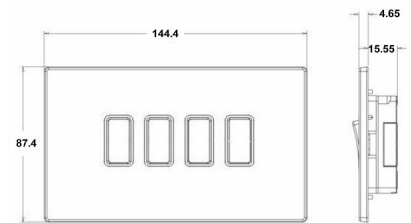

7G24R24SS-QG

Hartland G2 | HARTLAND G2 RANGE | Rocker Switches

Item Image

Wiring

Dimensions

Hamilton®
HARTLAND G2
MGR24
10AX 2 Way Rocker

Primary Range	Hartland G2
Insert Type	4 gang 10AX 2 Way Rocker
Insert Colour	Satin Steel/Quartz Grey
EAN13 Barcode	5051164002749
Commodity Code	85363010
Luckins TSI	407520772
Dimensions(Nominal)	Double: Height = 87.4mm Width = 144.4mm Depth = 4.65mm
Switched Poles	Single
Current Rating	10AX
Voltage	220/250V AC
Maximum Load	10 Amp inductive
Mains Frequency	50Hz
IP Rating	IP2XD
Contact Gap Minimum	3mm
Terminal Capacity 1	5x1mm ²
Terminal Capacity 2	4x1.5mm ²
Terminal Capacity 3	1x2.5mm ²
Terminal Capacity 4	1x4mm ² Multi-strand
Terminal Capacity 5	1x6mm ²
Earth Terminal Capacity 1	5x1mm ²
Earth Terminal Capacity 2	4x1.5mm ²
Earth Terminal Capacity 3	3x2.5mm ²
Earth Terminal Capacity 4	1x4mm ² Multi-strand
Earth Terminal Capacity 5	1x6mm ²
Product Class 1	Must be earthed
Ambient Operating Temperature	-5° to +40°C
Recommended Location	Internal Use Only
Maximum Installation Altitude	2000m
Standard/Approval	BS EN 60669-1