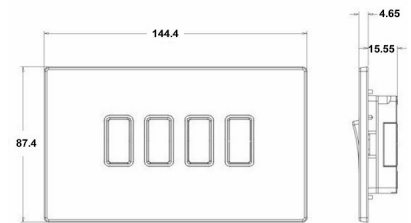

7G24R24SS-W

Hartland G2 | HARTLAND G2 RANGE | Rocker Switches

Item Image

Wiring

Dimensions

Hamilton®
HARTLAND G2
MGR24
10AX 2 Way Rocker

Primary Range	Hartland G2
Insert Type	4 gang 10AX 2 Way Rocker
Insert Colour	Satin Steel/White
EAN13 Barcode	5051164002237
Commodity Code	85363010
Luckins TSI	407520785
Dimensions(Nominal)	Double: Height = 87.4mm Width = 144.4mm Depth = 4.65mm
Switched Poles	Single
Current Rating	10AX
Voltage	220/250V AC
Maximum Load	10 Amp inductive
Mains Frequency	50Hz
IP Rating	IP2XD
Contact Gap Minimum	3mm
Terminal Capacity 1	5x1mm ²
Terminal Capacity 2	4x1.5mm ²
Terminal Capacity 3	1x2.5mm ²
Terminal Capacity 4	1x4mm ² Multi-strand
Terminal Capacity 5	1x6mm ²
Earth Terminal Capacity 1	5x1mm ²
Earth Terminal Capacity 2	4x1.5mm ²
Earth Terminal Capacity 3	3x2.5mm ²
Earth Terminal Capacity 4	1x4mm ² Multi-strand
Earth Terminal Capacity 5	1x6mm ²
Product Class 1	Must be earthed
Ambient Operating Temperature	-5° to +40°C
Recommended Location	Internal Use Only
Maximum Installation Altitude	2000m
Standard/Approval	BS EN 60669-1