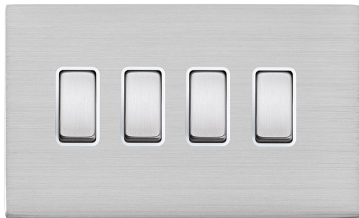

7G24R24SS-W

Hartland G2 | HARTLAND G2 RANGE | Rocker Switches

Item Image

Wiring

Dimensions

Hamilton®
HARTLAND G2
MGR24
10AX 2 Way Rocker

Primary Range	Hartland G2
Insert Type	4 gang 10AX 2 Way Rocker
Insert Colour	Satin Steel/White
EAN13 Barcode	5051164002237
Commodity Code	85363010
Luckins TSI	407520785
Dimensions(Nominal)	Double: Height = 87.4mm Width = 144.4mm Depth = 4.65mm
Switched Poles	Single
Current Rating	10AX
Voltage	220/250V AC
Maximum Load	10 Amp inductive
Mains Frequency	50Hz
IP Rating	IP2XD
Contact Gap Minimum	3mm
Terminal Capacity 1	5x1mm ²
Terminal Capacity 2	4x1.5mm ²
Terminal Capacity 3	1x2.5mm ²
Terminal Capacity 4	1x4mm ² Multi-strand
Terminal Capacity 5	1x6mm ²
Earth Terminal Capacity 1	5x1mm ²
Earth Terminal Capacity 2	4x1.5mm ²
Earth Terminal Capacity 3	3x2.5mm ²
Earth Terminal Capacity 4	1x4mm ² Multi-strand
Earth Terminal Capacity 5	1x6mm ²
Product Class 1	Must be earthed
Ambient Operating Temperature	-5° to +40°C
Recommended Location	Internal Use Only
Maximum Installation Altitude	2000m
Standard/Approval	BS EN 60669-1

7G24R24SS-W

Hartland G2 | HARTLAND G2 RANGE | Rocker Switches

All products listed conform to current British or European standard and the product information is correct at the time of going to press.

All accessories are manufactured under an accredited BS EN ISO 9001 : 2015 Quality Management System.

7G24R24SS-W - Hartland G2 Satin Steel 4 gang 10AX 2 Way Rocker Satin Steel/White