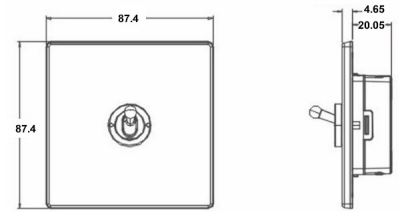

7G24T21

Hartland G2 | HARTLAND G2 RANGE | Toggle Switches

Item Image

Wiring

Dimensions

Hamilton®
HARTLAND G2
T21
2 Way Toggle

Primary Range	Hartland G2
Insert Type	1 gang 20AX 2 Way Toggle
Insert Colour	Satin Chrome
EAN13 Barcode	5051164002466
Commodity Code	85363030
Luckins TSI	407520895
Dimensions(Nominal)	Single: Height = 87.4mm Width = 87.4mm Depth = 4.65mm
Switched Poles	Single
Current Rating	20AX
Voltage	220/250V AC
Maximum Load	20 Amp inductive
Mains Frequency	50Hz
IP Rating	IP2XD
Contact Gap Minimum	3mm
Terminal Capacity 1	5x1mm ²
Terminal Capacity 2	4x1.5mm ²
Terminal Capacity 3	2x2.5mm ²
Terminal Capacity 4	2x4mm ² Multi-strand
Terminal Capacity 5	1x6mm ²
Earth Terminal Capacity 1	6x1mm ²
Earth Terminal Capacity 2	5x1.5mm ²
Earth Terminal Capacity 3	3x2.5mm ²
Earth Terminal Capacity 4	2x4mm ² Multi-strand
Earth Terminal Capacity 5	1x6mm ²
Product Class 1	Must be earthed
Ambient Operating Temperature	-5° to +40°C
Recommended Location	Internal Use Only
Maximum Installation Altitude	2000m
Standard/Approval	BS EN 60669-1