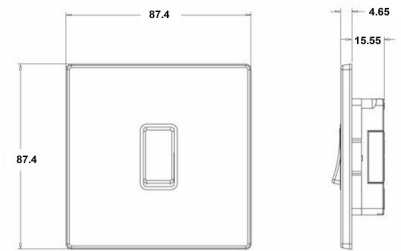

#### Item Image

#### Dimensions

**Hamilton®**  
HARTLAND G2  
R21  
2 Way Rocker

Primary Range	Hartland G2
Insert Type	1 gang 10AX 2 Way Rocker
Insert Colour	Bright Chrome/Black
EAN13 Barcode	5051164000875
Commodity Code	85363010
Luckins TSI	407520222
Dimensions(Nominal)	Single: Height = 87.4mm Width = 87.4mm Depth = 4.65mm
Switched Poles	Single
Current Rating	10AX
Voltage	220/250V AC
Maximum Load	10 Amp inductive
Mains Frequency	50Hz
IP Rating	IP2XD
Contact Gap Minimum	3mm
Terminal Capacity 1	5x1mm <sup>2</sup>
Terminal Capacity 2	4x1.5mm <sup>2</sup>
Terminal Capacity 3	1x2.5mm <sup>2</sup>
Terminal Capacity 4	1x4mm <sup>2</sup> Multi-strand
Terminal Capacity 5	1x6mm <sup>2</sup>
Earth Terminal Capacity 1	5x1mm <sup>2</sup>
Earth Terminal Capacity 2	4x1.5mm <sup>2</sup>
Earth Terminal Capacity 3	3x2.5mm <sup>2</sup>
Earth Terminal Capacity 4	1x4mm <sup>2</sup> Multi-strand
Earth Terminal Capacity 5	1x6mm <sup>2</sup>
Product Class 1	Must be earthed
Ambient Operating Temperature	-5° to +40°C
Recommended Location	Internal Use Only
Maximum Installation Altitude	2000m
Standard/Approval	BS EN 60669-1