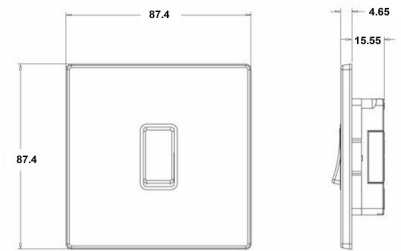

7G27R21BC-QG

Hartland G2 | HARTLAND G2 RANGE | Rocker Switches

Item Image

Wiring

Dimensions

Hamilton®
HARTLAND G2
R21
2 Way Rocker

Primary Range	Hartland G2
Insert Type	1 gang 10AX 2 Way Rocker
Insert Colour	Bright Chrome/Quartz Grey
EAN13 Barcode	5051164001568
Commodity Code	85363010
Luckins TSI	407520235
Dimensions(Nominal)	Single: Height = 87.4mm Width = 87.4mm Depth = 4.65mm
Switched Poles	Single
Current Rating	10AX
Voltage	220/250V AC
Maximum Load	10 Amp inductive
Mains Frequency	50Hz
IP Rating	IP2XD
Contact Gap Minimum	3mm
Terminal Capacity 1	5x1mm ²
Terminal Capacity 2	4x1.5mm ²
Terminal Capacity 3	1x2.5mm ²
Terminal Capacity 4	1x4mm ² Multi-strand
Terminal Capacity 5	1x6mm ²
Earth Terminal Capacity 1	5x1mm ²
Earth Terminal Capacity 2	4x1.5mm ²
Earth Terminal Capacity 3	3x2.5mm ²
Earth Terminal Capacity 4	1x4mm ² Multi-strand
Earth Terminal Capacity 5	1x6mm ²
Product Class 1	Must be earthed
Ambient Operating Temperature	-5° to +40°C
Recommended Location	Internal Use Only
Maximum Installation Altitude	2000m
Standard/Approval	BS EN 60669-1