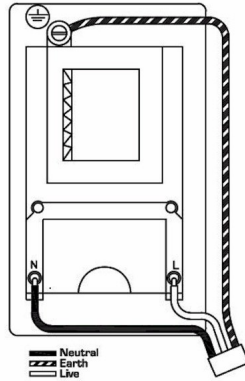

7G27SHSW

Hartland G2 | HARTLAND G2 RANGE | Power Sockets

Item Image

Wiring

Dimensions

Primary Range	Hartland G2
Insert Type	Shaver Dual Voltage Unswitched Socket (Vertically Mounted)
Insert Colour	White
EAN13 Barcode	5051164000981
Commodity Code	85363010
Luckins TSI	407517170
Dimensions(Nominal)	Double: Height = 144.4mm Width = 87.4mm Depth = 4.65mm
Switched Poles	None
Current Rating	20VA
Voltage	220/250V AC
Maximum Load	200/250V input; 115/230V 20VA output
Mains Frequency	50Hz
IP Rating	IP2XD
Contact Gap Minimum	None
Terminal Capacity 1	5 x1mm ²
Terminal Capacity 2	4x1.5mm ²
Terminal Capacity 3	3x2.5mm ²
Terminal Capacity 4	2x4mm ² Multi-strand
Terminal Capacity 5	1x6mm ²
Earth Terminal Capacity 1	9x1mm ²
Earth Terminal Capacity 2	6x1.5mm ²
Earth Terminal Capacity 3	4x2.5mm ²
Earth Terminal Capacity 4	2x4mm ² Multi-strand
Earth Terminal Capacity 5	1x6mm ²
Product Class 1	Must be earthed
Ambient Operating Temperature	-5° to +40°C
Recommended Location	Internal Use Only
Maximum Installation Altitude	2000m
Standard/Approval	BS EN 61558-2-5 + BS 4573