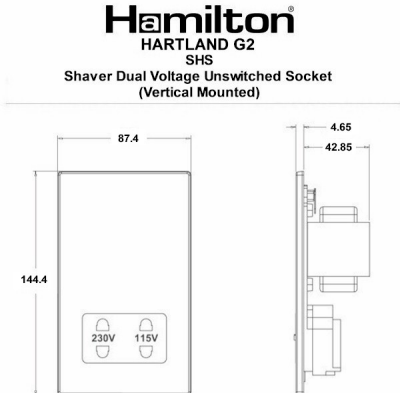

7G27SHSW

Hartland G2 | HARTLAND G2 RANGE | Power Sockets

Item Image

Wiring

Dimensions

Primary Range	Hartland G2
Insert Type	Shaver Dual Voltage Unswitched Socket (Vertically Mounted)
Insert Colour	White
EAN13 Barcode	5051164000981
Commodity Code	85363010
Luckins TSI	407517170
Dimensions(Nominal)	Double: Height = 144.4mm Width = 87.4mm Depth = 4.65mm
Switched Poles	None
Current Rating	20VA
Voltage	220/250V AC
Maximum Load	200/250V input; 115/230V 20VA output
Mains Frequency	50Hz
IP Rating	IP2XD
Contact Gap Minimum	None
Terminal Capacity 1	5 x1mm ²
Terminal Capacity 2	4x1.5mm ²
Terminal Capacity 3	3x2.5mm ²
Terminal Capacity 4	2x4mm ² Multi-strand
Terminal Capacity 5	1x6mm ²
Earth Terminal Capacity 1	9x1mm ²
Earth Terminal Capacity 2	6x1.5mm ²
Earth Terminal Capacity 3	4x2.5mm ²
Earth Terminal Capacity 4	2x4mm ² Multi-strand
Earth Terminal Capacity 5	1x6mm ²
Product Class 1	Must be earthed
Ambient Operating Temperature	-5° to +40°C
Recommended Location	Internal Use Only
Maximum Installation Altitude	2000m
Standard/Approval	BS EN 61558-2-5 + BS 4573