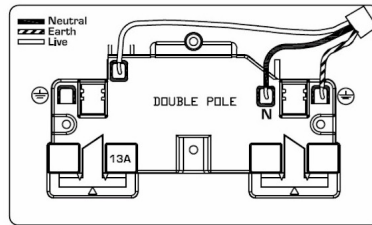

7G27SS2BC-B

Hartland G2 | HARTLAND G2 RANGE | Power Sockets

Item Image

Wiring

Dimensions

Primary Range	Hartland G2
Insert Type	2 gang 13A Double Pole Switched Socket
Insert Colour	Bright Chrome/Black
EAN13 Barcode	5051164001032
Commodity Code	85363010
Luckins TSI	407518946
Dimensions(Nominal)	Double: Height = 87.4mm Width = 144.4mm Depth = 4.65mm
Switched Poles	Double
Current Rating	13 Amp
Voltage	220/250V AC
Maximum Load	13 Amp
Mains Frequency	50Hz
IP Rating	IP2XD
Contact Gap Minimum	3mm
Terminal Capacity 1	4x2.5mm ²
Terminal Capacity 2	3x4mm ²
Terminal Capacity 3	2x6mm ² Multi-Strand
Terminal Capacity 4	1x10mm ²
Earth Terminal Capacity 1	4x2.5mm ²
Earth Terminal Capacity 2	3x4mm ²
Earth Terminal Capacity 3	2x6mm ² Multi-Strand
Earth Terminal Capacity 4	1x10mm ²
Product Class 1	Must be earthed
Ambient Operating Temperature	-5° to +40°C
Recommended Location	Internal Use Only
Maximum Installation Altitude	2000m
Standard/Approval	BS 1363-2
Additional Notes	Dual Earth: Yes