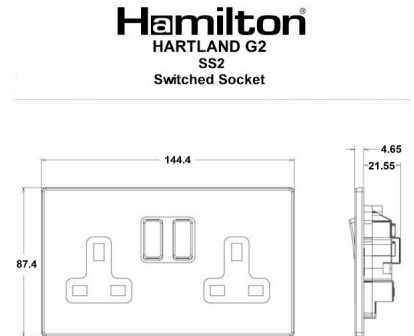

7G27SS2BC-B

Hartland G2 | HARTLAND G2 RANGE | Power Sockets

Item Image

Wiring

Dimensions

Primary Range	Hartland G2
Insert Type	2 gang 13A Double Pole Switched Socket
Insert Colour	Bright Chrome/Black
EAN13 Barcode	5051164001032
Commodity Code	85363010
Luckins TSI	407518946
Dimensions(Nominal)	Double: Height = 87.4mm Width = 144.4mm Depth = 4.65mm
Switched Poles	Double
Current Rating	13 Amp
Voltage	220/250V AC
Maximum Load	13 Amp
Mains Frequency	50Hz
IP Rating	IP2XD
Contact Gap Minimum	3mm
Terminal Capacity 1	4x2.5mm ²
Terminal Capacity 2	3x4mm ²
Terminal Capacity 3	2x6mm ² Multi-Strand
Terminal Capacity 4	1x10mm ²
Earth Terminal Capacity 1	4x2.5mm ²
Earth Terminal Capacity 2	3x4mm ²
Earth Terminal Capacity 3	2x6mm ² Multi-Strand
Earth Terminal Capacity 4	1x10mm ²
Product Class 1	Must be earthed
Ambient Operating Temperature	-5° to +40°C
Recommended Location	Internal Use Only
Maximum Installation Altitude	2000m
Standard/Approval	BS 1363-2
Additional Notes	Dual Earth: Yes