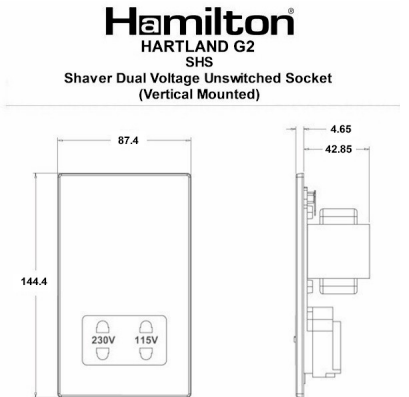

7G28SHSB

Hartland G2 | HARTLAND G2 RANGE | Power Sockets

Item Image

Wiring

Dimensions

Primary Range	Hartland G2
Insert Type	Shaver Dual Voltage Unswitched Socket (Vertically Mounted)
Insert Colour	Black
EAN13 Barcode	5051164005627
Commodity Code	85363010
Luckins TSI	407517183
Dimensions(Nominal)	Double: Height = 144.4mm Width = 87.4mm Depth = 4.65mm
Switched Poles	None
Current Rating	20VA
Voltage	220/250V AC
Maximum Load	200/250V input; 115/230V 20VA output
Mains Frequency	50Hz
IP Rating	IP2XD
Contact Gap Minimum	None
Terminal Capacity 1	5 x1mm ²
Terminal Capacity 2	4x1.5mm ²
Terminal Capacity 3	3x2.5mm ²
Terminal Capacity 4	2x4mm ² Multi-strand
Terminal Capacity 5	1x6mm ²
Earth Terminal Capacity 1	9x1mm ²
Earth Terminal Capacity 2	6x1.5mm ²
Earth Terminal Capacity 3	4x2.5mm ²
Earth Terminal Capacity 4	2x4mm ² Multi-strand
Earth Terminal Capacity 5	1x6mm ²
Product Class 1	Must be earthed
Ambient Operating Temperature	-5° to +40°C
Recommended Location	Internal Use Only
Maximum Installation Altitude	2000m
Standard/Approval	BS EN 61558-2-5 + BS 4573