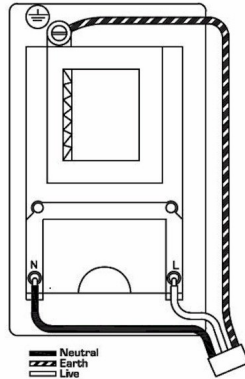

7G28SHSB

Hartland G2 | HARTLAND G2 RANGE | Power Sockets

Item Image

Wiring

Dimensions

Primary Range	Hartland G2
Insert Type	Shaver Dual Voltage Unswitched Socket (Vertically Mounted)
Insert Colour	Black
EAN13 Barcode	5051164005627
Commodity Code	85363010
Luckins TSI	407517183
Dimensions(Nominal)	Double: Height = 144.4mm Width = 87.4mm Depth = 4.65mm
Switched Poles	None
Current Rating	20VA
Voltage	220/250V AC
Maximum Load	200/250V input; 115/230V 20VA output
Mains Frequency	50Hz
IP Rating	IP2XD
Contact Gap Minimum	None
Terminal Capacity 1	5 x1mm ²
Terminal Capacity 2	4x1.5mm ²
Terminal Capacity 3	3x2.5mm ²
Terminal Capacity 4	2x4mm ² Multi-strand
Terminal Capacity 5	1x6mm ²
Earth Terminal Capacity 1	9x1mm ²
Earth Terminal Capacity 2	6x1.5mm ²
Earth Terminal Capacity 3	4x2.5mm ²
Earth Terminal Capacity 4	2x4mm ² Multi-strand
Earth Terminal Capacity 5	1x6mm ²
Product Class 1	Must be earthed
Ambient Operating Temperature	-5° to +40°C
Recommended Location	Internal Use Only
Maximum Installation Altitude	2000m
Standard/Approval	BS EN 61558-2-5 + BS 4573