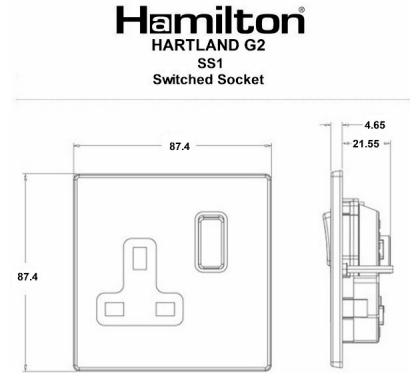

7G28SS1BK-B

Hartland G2 | HARTLAND G2 RANGE | Power Sockets

Item Image

Wiring

Dimensions

Primary Range	Hartland G2
Insert Type	1 gang 13A Double Pole Switched Socket
Insert Colour	Black Nickel/Black
EAN13 Barcode	5051164005658
Commodity Code	85363010
Luckins TSI	407517497
Dimensions(Nominal)	Single: Height = 87.4mm Width = 87.4mm Depth = 4.65mm
Switched Poles	Double
Current Rating	13 Amp
Voltage	220/250V AC
Maximum Load	13 Amp
Mains Frequency	50Hz
IP Rating	IP2XD
Contact Gap Minimum	3mm
Terminal Capacity 1	4x2.5mm ²
Terminal Capacity 2	3x4mm ²
Terminal Capacity 3	2x6mm ² Multi-Strand
Terminal Capacity 4	1x10mm ²
Earth Terminal Capacity 1	4x2.5mm ²
Earth Terminal Capacity 2	3x4mm ²
Earth Terminal Capacity 3	2x6mm ² Multi-Strand
Earth Terminal Capacity 4	1x10mm ²
Product Class 1	Must be earthed
Ambient Operating Temperature	-5° to +40°C
Recommended Location	Internal Use Only
Maximum Installation Altitude	2000m
Standard/Approval	BS 1363-2
Additional Notes	Dual Earth: Yes