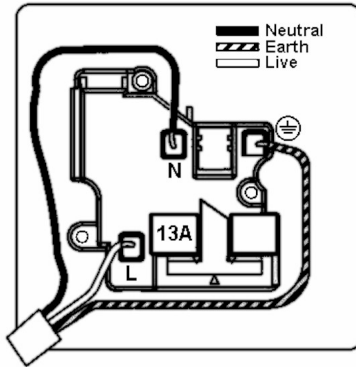

7G28SS1BK-B

Hartland G2 | HARTLAND G2 RANGE | Power Sockets

Item Image

Wiring

Dimensions

Primary Range	Hartland G2
Insert Type	1 gang 13A Double Pole Switched Socket
Insert Colour	Black Nickel/Black
EAN13 Barcode	5051164005658
Commodity Code	85363010
Luckins TSI	407517497
Dimensions(Nominal)	Single: Height = 87.4mm Width = 87.4mm Depth = 4.65mm
Switched Poles	Double
Current Rating	13 Amp
Voltage	220/250V AC
Maximum Load	13 Amp
Mains Frequency	50Hz
IP Rating	IP2XD
Contact Gap Minimum	3mm
Terminal Capacity 1	4x2.5mm ²
Terminal Capacity 2	3x4mm ²
Terminal Capacity 3	2x6mm ² Multi-Strand
Terminal Capacity 4	1x10mm ²
Earth Terminal Capacity 1	4x2.5mm ²
Earth Terminal Capacity 2	3x4mm ²
Earth Terminal Capacity 3	2x6mm ² Multi-Strand
Earth Terminal Capacity 4	1x10mm ²
Product Class 1	Must be earthed
Ambient Operating Temperature	-5° to +40°C
Recommended Location	Internal Use Only
Maximum Installation Altitude	2000m
Standard/Approval	BS 1363-2
Additional Notes	Dual Earth: Yes