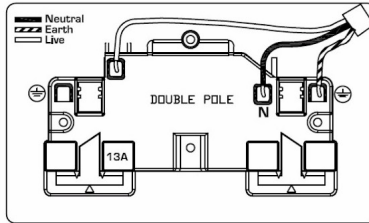

7G28SS2BK-B

Hartland G2 | HARTLAND G2 RANGE | Power Sockets

Item Image

Wiring

Dimensions

Primary Range	Hartland G2
Insert Type	2 gang 13A Double Pole Switched Socket
Insert Colour	Black Nickel/Black
EAN13 Barcode	5051164005672
Commodity Code	85363010
Luckins TSI	407517510
Dimensions(Nominal)	Double: Height = 87.4mm Width = 144.4mm Depth = 4.65mm
Weight	254 GR
Switched Poles	Double
Current Rating	13 Amp
Voltage	220/250V AC
Maximum Load	13 Amp
Mains Frequency	50Hz
IP Rating	IP2XD
Contact Gap Minimum	3mm
Terminal Capacity 1	4x2.5mm ²
Terminal Capacity 2	3x4mm ²
Terminal Capacity 3	2x6mm ² Multi-Strand
Terminal Capacity 4	1x10mm ²
Earth Terminal Capacity 1	4x2.5mm ²
Earth Terminal Capacity 2	3x4mm ²
Earth Terminal Capacity 3	2x6mm ² Multi-Strand
Earth Terminal Capacity 4	1x10mm ²
Product Class 1	Must be earthed
Ambient Operating Temperature	-5° to +40°C
Recommended Location	Internal Use Only
Maximum Installation Altitude	2000m
Standard/Approval	BS 1363-2
Additional Notes	Dual Earth: Yes

7G28SS2BK-B

Hartland G2 | HARTLAND G2 RANGE | Power Sockets

All products listed conform to current British or European standard and the product information is correct at the time of going to press.

All accessories are manufactured under an accredited BS EN ISO 9001 : 2015 Quality Management System.