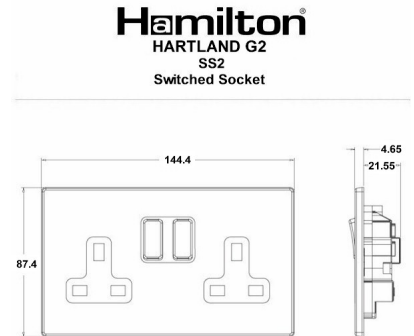

7G28SS2BK-B

Hartland G2 | HARTLAND G2 RANGE | Power Sockets

Item Image

Wiring

Dimensions

Primary Range	Hartland G2
Insert Type	2 gang 13A Double Pole Switched Socket
Insert Colour	Black Nickel/Black
EAN13 Barcode	5051164005672
Commodity Code	85363010
Luckins TSI	407517510
Dimensions(Nominal)	Double: Height = 87.4mm Width = 144.4mm Depth = 4.65mm
Weight	254 GR
Switched Poles	Double
Current Rating	13 Amp
Voltage	220/250V AC
Maximum Load	13 Amp
Mains Frequency	50Hz
IP Rating	IP2XD
Contact Gap Minimum	3mm
Terminal Capacity 1	4x2.5mm ²
Terminal Capacity 2	3x4mm ²
Terminal Capacity 3	2x6mm ² Multi-Strand
Terminal Capacity 4	1x10mm ²
Earth Terminal Capacity 1	4x2.5mm ²
Earth Terminal Capacity 2	3x4mm ²
Earth Terminal Capacity 3	2x6mm ² Multi-Strand
Earth Terminal Capacity 4	1x10mm ²
Product Class 1	Must be earthed
Ambient Operating Temperature	-5° to +40°C
Recommended Location	Internal Use Only
Maximum Installation Altitude	2000m
Standard/Approval	BS 1363-2
Additional Notes	Dual Earth: Yes