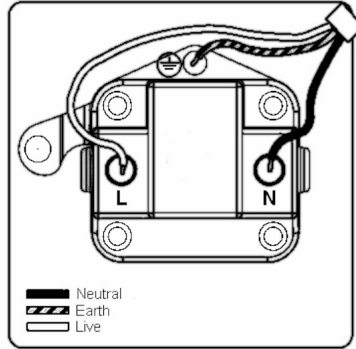

7G28US5B

Hartland G2 | HARTLAND G2 RANGE | Power Sockets

Item Image

Wiring

Dimensions

Primary Range	Hartland G2
Insert Type	1 gang 5A Unswitched Socket
Insert Colour	Black
EAN13 Barcode	5051164005818
Commodity Code	85363010
Luckins TSI	407517604
Dimensions(Nominal)	Single: Height = 87.4mm Width = 87.4mm Depth = 4.65mm
Switched Poles	None
Current Rating	5 Amp
Voltage	220/250V AC
Maximum Load	5 Amp
Mains Frequency	50Hz
IP Rating	IP2XD
Contact Gap Minimum	None
Terminal Capacity 1	5 x1mm ²
Terminal Capacity 2	4x1.5mm ²
Terminal Capacity 3	2x2.5mm ²
Terminal Capacity 4	1x4mm ²
Earth Terminal Capacity 1	5x1mm ²
Earth Terminal Capacity 2	4 x 1.5mm ²
Earth Terminal Capacity 3	2 x 2.5mm ²
Earth Terminal Capacity 4	1 x 4mm ²
Product Class 1	Must be earthed
Ambient Operating Temperature	-5° to +40°C
Recommended Location	Internal Use Only
Maximum Installation Altitude	2000m
Standard/Approval	BS 546
Additional Notes	Shuttered: Yes

7G28US5B

Hartland G2 | HARTLAND G2 RANGE | Power Sockets

All products listed conform to current British or European standard and the product information is correct at the time of going to press.

All accessories are manufactured under an accredited BS EN ISO 9001 : 2015 Quality Management System.