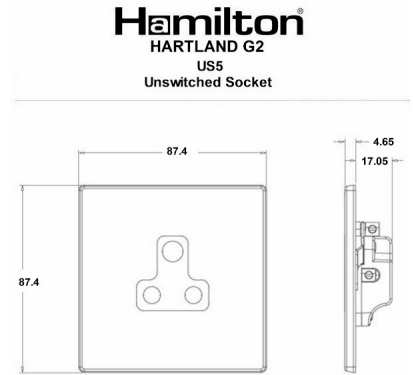

7G28US5B

Hartland G2 | HARTLAND G2 RANGE | Power Sockets

Item Image

Wiring

Dimensions

Primary Range	Hartland G2
Insert Type	1 gang 5A Unswitched Socket
Insert Colour	Black
EAN13 Barcode	5051164005818
Commodity Code	85363010
Luckins TSI	407517604
Dimensions(Nominal)	Single: Height = 87.4mm Width = 87.4mm Depth = 4.65mm
Switched Poles	None
Current Rating	5 Amp
Voltage	220/250V AC
Maximum Load	5 Amp
Mains Frequency	50Hz
IP Rating	IP2XD
Contact Gap Minimum	None
Terminal Capacity 1	5 x1mm ²
Terminal Capacity 2	4x1.5mm ²
Terminal Capacity 3	2x2.5mm ²
Terminal Capacity 4	1x4mm ²
Earth Terminal Capacity 1	5x1mm ²
Earth Terminal Capacity 2	4 x 1.5mm ²
Earth Terminal Capacity 3	2 x 2.5mm ²
Earth Terminal Capacity 4	1 x 4mm ²
Product Class 1	Must be earthed
Ambient Operating Temperature	-5° to +40°C
Recommended Location	Internal Use Only
Maximum Installation Altitude	2000m
Standard/Approval	BS 546
Additional Notes	Shuttered: Yes

7G28US5B

Hartland G2 | HARTLAND G2 RANGE | Power Sockets

All products listed conform to current British or European standard and the product information is correct at the time of going to press.

All accessories are manufactured under an accredited BS EN ISO 9001 : 2015 Quality Management System.