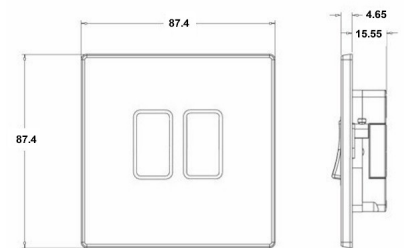

7G29R22AB-B

Hartland G2 | HARTLAND G2 RANGE | Rocker Switches

Item Image

Wiring

Dimensions

Hamilton®
HARTLAND G2

R22
2 Way Rocker

Primary Range	Hartland G2
Insert Type	2 gang 10AX 2 Way Rocker
Insert Colour	Antique Brass/Black
EAN13 Barcode	5051164003210
Commodity Code	85363010
Luckins TSI	407519275
Dimensions(Nominal)	Single: Height = 87.4mm Width = 87.4mm Depth = 4.65mm
Switched Poles	Single
Current Rating	10AX
Voltage	220/250V AC
Maximum Load	10 Amp inductive
Mains Frequency	50Hz
IP Rating	IP2XD
Contact Gap Minimum	3mm
Terminal Capacity 1	5x1mm ²
Terminal Capacity 2	4x1.5mm ²
Terminal Capacity 3	1x2.5mm ²
Terminal Capacity 4	1x4mm ² Multi-strand
Terminal Capacity 5	1x6mm ²
Earth Terminal Capacity 1	5x1mm ²
Earth Terminal Capacity 2	4x1.5mm ²
Earth Terminal Capacity 3	3x2.5mm ²
Earth Terminal Capacity 4	1x4mm ² Multi-strand
Earth Terminal Capacity 5	1x6mm ²
Product Class 1	Must be earthed
Ambient Operating Temperature	-5° to +40°C
Recommended Location	Internal Use Only
Maximum Installation Altitude	2000m
Standard/Approval	BS EN 60669-1