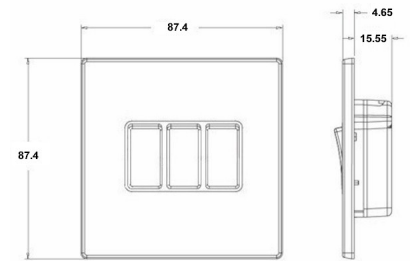

7G29R23AB-B

Hartland G2 | HARTLAND G2 RANGE | Rocker Switches

Item Image

Wiring

Dimensions

Hamilton®
HARTLAND G2
R23
2 Way Rocker

Primary Range	Hartland G2
Insert Type	3 gang 10AX 2 Way Rocker
Insert Colour	Antique Brass/Black
EAN13 Barcode	5051164003227
Commodity Code	85363010
Luckins TSI	407519288
Dimensions(Nominal)	Single: Height = 87.4mm Width = 87.4mm Depth = 4.65mm
Weight	121 GR
Switched Poles	Single
Current Rating	10AX
Voltage	220/250V AC
Maximum Load	10 Amp inductive
Mains Frequency	50Hz
IP Rating	IP2XD
Contact Gap Minimum	3mm
Terminal Capacity 1	5x1mm ²
Terminal Capacity 2	4x1.5mm ²
Terminal Capacity 3	1x2.5mm ²
Terminal Capacity 4	1x4mm ² Multi-strand
Terminal Capacity 5	1x6mm ²
Earth Terminal Capacity 1	5x1mm ²
Earth Terminal Capacity 2	4x1.5mm ²
Earth Terminal Capacity 3	3x2.5mm ²
Earth Terminal Capacity 4	1x4mm ² Multi-strand
Earth Terminal Capacity 5	1x6mm ²
Product Class 1	Must be earthed
Ambient Operating Temperature	-5° to +40°C
Recommended Location	Internal Use Only
Maximum Installation Altitude	2000m