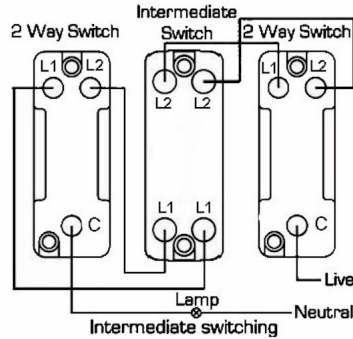

7G29R32AB-B

Hartland G2 | HARTLAND G2 RANGE | Rocker Switches

Item Image

Wiring

Dimensions

Primary Range	Hartland G2
Insert Type	2 gang 10AX Intermediate Rocker
Insert Colour	Antique Brass/Black
EAN13 Barcode	5051164003258
Commodity Code	85363010
Luckins TSI	407519314
Dimensions(Nominal)	Single: Height = 87.4mm Width = 87.4mm Depth = 4.65mm
Switched Poles	Single
Current Rating	10AX
Voltage	220/250V AC
Maximum Load	10 Amp inductive
Mains Frequency	50Hz
IP Rating	IP2XD
Contact Gap Minimum	3mm
Terminal Capacity 1	5 x1mm ²
Terminal Capacity 2	4x1.5mm ²
Terminal Capacity 3	1x2.5mm ²
Terminal Capacity 4	1x4mm ² Multi-strand
Terminal Capacity 5	1x6mm ²
Earth Terminal Capacity 1	5x1mm ²
Earth Terminal Capacity 2	4x1.5mm ²
Earth Terminal Capacity 3	3 x2.5mm ²
Earth Terminal Capacity 4	1x4mm ² Multi-strand
Earth Terminal Capacity 5	1x6mm ²
Product Class 1	Must be earthed
Ambient Operating Temperature	-5° to +40°C
Recommended Location	Internal Use Only
Maximum Installation Altitude	2000m
Standard/Approval	BS EN 60669-1