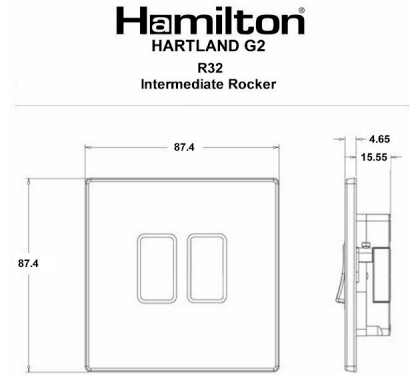

7G29R32AB-B

Hartland G2 | HARTLAND G2 RANGE | Rocker Switches

Item Image

Wiring

Dimensions

Primary Range	Hartland G2
Insert Type	2 gang 10AX Intermediate Rocker
Insert Colour	Antique Brass/Black
EAN13 Barcode	5051164003258
Commodity Code	85363010
Luckins TSI	407519314
Dimensions(Nominal)	Single: Height = 87.4mm Width = 87.4mm Depth = 4.65mm
Switched Poles	Single
Current Rating	10AX
Voltage	220/250V AC
Maximum Load	10 Amp inductive
Mains Frequency	50Hz
IP Rating	IP2XD
Contact Gap Minimum	3mm
Terminal Capacity 1	5 x1mm ²
Terminal Capacity 2	4x1.5mm ²
Terminal Capacity 3	1x2.5mm ²
Terminal Capacity 4	1x4mm ² Multi-strand
Terminal Capacity 5	1x6mm ²
Earth Terminal Capacity 1	5x1mm ²
Earth Terminal Capacity 2	4x1.5mm ²
Earth Terminal Capacity 3	3 x2.5mm ²
Earth Terminal Capacity 4	1x4mm ² Multi-strand
Earth Terminal Capacity 5	1x6mm ²
Product Class 1	Must be earthed
Ambient Operating Temperature	-5° to +40°C
Recommended Location	Internal Use Only
Maximum Installation Altitude	2000m
Standard/Approval	BS EN 60669-1