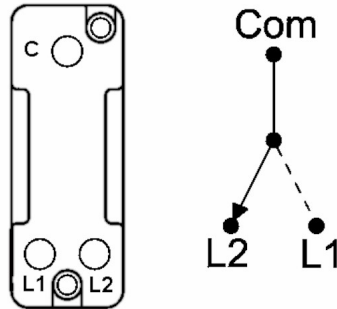

## 7G29RRTAB-B

### Hartland G2 | HARTLAND G2 RANGE | Rocker Switches

Item Image

Wiring

Dimensions

Primary Range	Hartland G2
Insert Type	1 gang 10AX Push To Make Retractive Rocker
Insert Colour	Antique Brass/Black
EAN13 Barcode	5051164003265
Commodity Code	85363010
Luckins TSI	407519327
Dimensions(Nominal)	Single: Height = 87.4mm Width = 87.4mm Depth = 4.65mm
Switched Poles	Single
Current Rating	10AX
Voltage	220/250V AC
Maximum Load	10 Amp inductive
Mains Frequency	50Hz
IP Rating	IP2XD
Contact Gap Minimum	3mm
Terminal Capacity 1	5x1mm <sup>2</sup>
Terminal Capacity 2	4x1.5mm <sup>2</sup>
Terminal Capacity 3	1x2.5mm <sup>2</sup>
Terminal Capacity 4	1x4mm <sup>2</sup> Multi-strand
Terminal Capacity 5	1x6mm <sup>2</sup>
Earth Terminal Capacity 1	5x1mm <sup>2</sup>
Earth Terminal Capacity 2	4x1.5mm <sup>2</sup>
Earth Terminal Capacity 3	3x2.5mm <sup>2</sup>
Earth Terminal Capacity 4	1x4mm <sup>2</sup> Multi-strand
Earth Terminal Capacity 5	1x6mm <sup>2</sup>
Product Class 1	Must be earthed
Ambient Operating Temperature	-5° to +40°C
Recommended Location	Internal Use Only
Maximum Installation Altitude	2000m
Standard/Approval	BS EN 60669-1