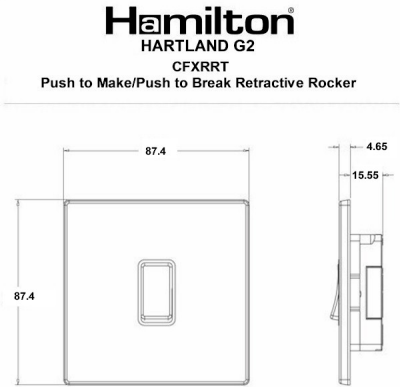

### Hartland G2 | HARTLAND G2 RANGE | Rocker Switches

Item Image

Wiring

Dimensions

Primary Range	Hartland G2
Insert Type	1 gang 10AX Push To Make Retractive Rocker
Insert Colour	Antique Brass/Black
EAN13 Barcode	5051164003265
Commodity Code	85363010
Luckins TSI	407519327
Dimensions(Nominal)	Single: Height = 87.4mm Width = 87.4mm Depth = 4.65mm
Switched Poles	Single
Current Rating	10AX
Voltage	220/250V AC
Maximum Load	10 Amp inductive
Mains Frequency	50Hz
IP Rating	IP2XD
Contact Gap Minimum	3mm
Terminal Capacity 1	5x1mm <sup>2</sup>
Terminal Capacity 2	4x1.5mm <sup>2</sup>
Terminal Capacity 3	1x2.5mm <sup>2</sup>
Terminal Capacity 4	1x4mm <sup>2</sup> Multi-strand
Terminal Capacity 5	1x6mm <sup>2</sup>
Earth Terminal Capacity 1	5x1mm <sup>2</sup>
Earth Terminal Capacity 2	4x1.5mm <sup>2</sup>
Earth Terminal Capacity 3	3x2.5mm <sup>2</sup>
Earth Terminal Capacity 4	1x4mm <sup>2</sup> Multi-strand
Earth Terminal Capacity 5	1x6mm <sup>2</sup>
Product Class 1	Must be earthed
Ambient Operating Temperature	-5° to +40°C
Recommended Location	Internal Use Only
Maximum Installation Altitude	2000m
Standard/Approval	BS EN 60669-1