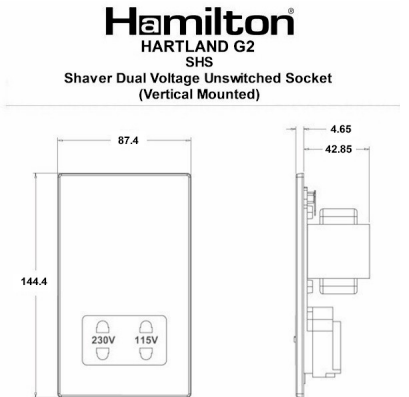

7G29SHSB

Hartland G2 | HARTLAND G2 RANGE | Power Sockets

Item Image

Wiring

Dimensions

Primary Range	Hartland G2
Insert Type	Shaver Dual Voltage Unswitched Socket (Vertically Mounted)
Insert Colour	Black
EAN13 Barcode	5051164003272
Commodity Code	85363010
Luckins TSI	407517196
Dimensions(Nominal)	Double: Height = 144.4mm Width = 87.4mm Depth = 4.65mm
Switched Poles	None
Current Rating	20VA
Voltage	220/250V AC
Maximum Load	200/250V input; 115/230V 20VA output
Mains Frequency	50Hz
IP Rating	IP2XD
Contact Gap Minimum	None
Terminal Capacity 1	5 x1mm ²
Terminal Capacity 2	4x1.5mm ²
Terminal Capacity 3	3x2.5mm ²
Terminal Capacity 4	2x4mm ² Multi-strand
Terminal Capacity 5	1x6mm ²
Earth Terminal Capacity 1	9x1mm ²
Earth Terminal Capacity 2	6x1.5mm ²
Earth Terminal Capacity 3	4x2.5mm ²
Earth Terminal Capacity 4	2x4mm ² Multi-strand
Earth Terminal Capacity 5	1x6mm ²
Product Class 1	Must be earthed
Ambient Operating Temperature	-5° to +40°C
Recommended Location	Internal Use Only
Maximum Installation Altitude	2000m
Standard/Approval	BS EN 61558-2-5 + BS 4573