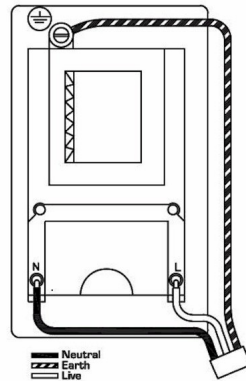

7G29SHSB

Hartland G2 | HARTLAND G2 RANGE | Power Sockets

Item Image

Wiring

Dimensions

Primary Range	Hartland G2
Insert Type	Shaver Dual Voltage Unswitched Socket (Vertically Mounted)
Insert Colour	Black
EAN13 Barcode	5051164003272
Commodity Code	85363010
Luckins TSI	407517196
Dimensions(Nominal)	Double: Height = 144.4mm Width = 87.4mm Depth = 4.65mm
Switched Poles	None
Current Rating	20VA
Voltage	220/250V AC
Maximum Load	200/250V input; 115/230V 20VA output
Mains Frequency	50Hz
IP Rating	IP2XD
Contact Gap Minimum	None
Terminal Capacity 1	5 x1mm ²
Terminal Capacity 2	4x1.5mm ²
Terminal Capacity 3	3x2.5mm ²
Terminal Capacity 4	2x4mm ² Multi-strand
Terminal Capacity 5	1x6mm ²
Earth Terminal Capacity 1	9x1mm ²
Earth Terminal Capacity 2	6x1.5mm ²
Earth Terminal Capacity 3	4x2.5mm ²
Earth Terminal Capacity 4	2x4mm ² Multi-strand
Earth Terminal Capacity 5	1x6mm ²
Product Class 1	Must be earthed
Ambient Operating Temperature	-5° to +40°C
Recommended Location	Internal Use Only
Maximum Installation Altitude	2000m
Standard/Approval	BS EN 61558-2-5 + BS 4573