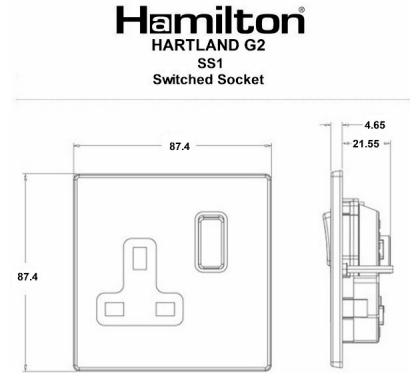

### Hartland G2 | HARTLAND G2 RANGE | Power Sockets

Item Image

Wiring

Dimensions

Primary Range	Hartland G2
Insert Type	1 gang 13A Double Pole Switched Socket
Insert Colour	Antique Brass/Black
EAN13 Barcode	5051164003302
Commodity Code	85363010
Luckins TSI	407517303
Dimensions(Nominal)	Single: Height = 87.4mm Width = 87.4mm Depth = 4.65mm
Switched Poles	Double
Current Rating	13 Amp
Voltage	220/250V AC
Maximum Load	13 Amp
Mains Frequency	50Hz
IP Rating	IP2XD
Contact Gap Minimum	3mm
Terminal Capacity 1	4x2.5mm <sup>2</sup>
Terminal Capacity 2	3x4mm <sup>2</sup>
Terminal Capacity 3	2x6mm <sup>2</sup> Multi-Strand
Terminal Capacity 4	1x10mm <sup>2</sup>
Earth Terminal Capacity 1	4x2.5mm <sup>2</sup>
Earth Terminal Capacity 2	3x4mm <sup>2</sup>
Earth Terminal Capacity 3	2x6mm <sup>2</sup> Multi-Strand
Earth Terminal Capacity 4	1x10mm <sup>2</sup>
Product Class 1	Must be earthed
Ambient Operating Temperature	-5° to +40°C
Recommended Location	Internal Use Only
Maximum Installation Altitude	2000m
Standard/Approval	BS 1363-2
Additional Notes	Dual Earth: Yes