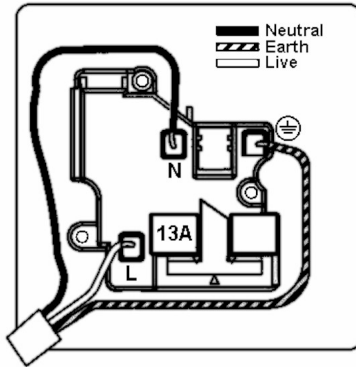

## 7G29SS1AB-B

### Hartland G2 | HARTLAND G2 RANGE | Power Sockets

Item Image

Wiring

Dimensions

Primary Range	Hartland G2
Insert Type	1 gang 13A Double Pole Switched Socket
Insert Colour	Antique Brass/Black
EAN13 Barcode	5051164003302
Commodity Code	85363010
Luckins TSI	407517303
Dimensions(Nominal)	Single: Height = 87.4mm Width = 87.4mm Depth = 4.65mm
Switched Poles	Double
Current Rating	13 Amp
Voltage	220/250V AC
Maximum Load	13 Amp
Mains Frequency	50Hz
IP Rating	IP2XD
Contact Gap Minimum	3mm
Terminal Capacity 1	4x2.5mm <sup>2</sup>
Terminal Capacity 2	3x4mm <sup>2</sup>
Terminal Capacity 3	2x6mm <sup>2</sup> Multi-Strand
Terminal Capacity 4	1x10mm <sup>2</sup>
Earth Terminal Capacity 1	4x2.5mm <sup>2</sup>
Earth Terminal Capacity 2	3x4mm <sup>2</sup>
Earth Terminal Capacity 3	2x6mm <sup>2</sup> Multi-Strand
Earth Terminal Capacity 4	1x10mm <sup>2</sup>
Product Class 1	Must be earthed
Ambient Operating Temperature	-5° to +40°C
Recommended Location	Internal Use Only
Maximum Installation Altitude	2000m
Standard/Approval	BS 1363-2
Additional Notes	Dual Earth: Yes