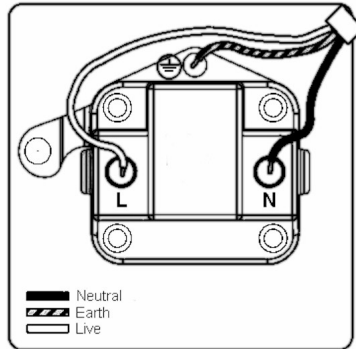

### Hartland G2 | HARTLAND G2 RANGE | Power Sockets

Item Image

Wiring

Dimensions

Primary Range	Hartland G2
Insert Type	1 gang 5A Unswitched Socket
Insert Colour	Black
EAN13 Barcode	5051164003463
Commodity Code	85363010
Luckins TSI	407517413
Dimensions(Nominal)	Single: Height = 87.4mm Width = 87.4mm Depth = 4.65mm
Switched Poles	None
Current Rating	5 Amp
Voltage	220/250V AC
Maximum Load	5 Amp
Mains Frequency	50Hz
IP Rating	IP2XD
Contact Gap Minimum	None
Terminal Capacity 1	5 x1mm <sup>2</sup>
Terminal Capacity 2	4x1.5mm <sup>2</sup>
Terminal Capacity 3	2x2.5mm <sup>2</sup>
Terminal Capacity 4	1x4mm <sup>2</sup>
Earth Terminal Capacity 1	5x1mm <sup>2</sup>
Earth Terminal Capacity 2	4 x 1.5mm <sup>2</sup>
Earth Terminal Capacity 3	2 x 2.5mm <sup>2</sup>
Earth Terminal Capacity 4	1 x 4mm <sup>2</sup>
Product Class 1	Must be earthed
Ambient Operating Temperature	-5° to +40°C
Recommended Location	Internal Use Only
Maximum Installation Altitude	2000m
Standard/Approval	BS 546
Additional Notes	Shuttered: Yes