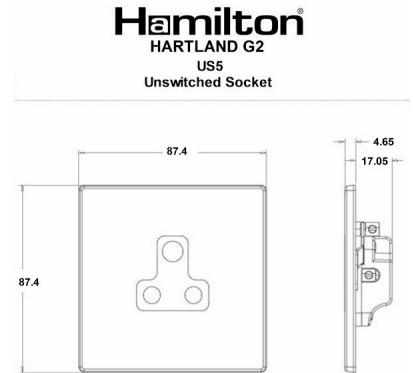

### Hartland G2 | HARTLAND G2 RANGE | Power Sockets

Item Image

Wiring

Dimensions

Primary Range	Hartland G2
Insert Type	1 gang 5A Unswitched Socket
Insert Colour	Black
EAN13 Barcode	5051164003463
Commodity Code	85363010
Luckins TSI	407517413
Dimensions(Nominal)	Single: Height = 87.4mm Width = 87.4mm Depth = 4.65mm
Switched Poles	None
Current Rating	5 Amp
Voltage	220/250V AC
Maximum Load	5 Amp
Mains Frequency	50Hz
IP Rating	IP2XD
Contact Gap Minimum	None
Terminal Capacity 1	5 x1mm <sup>2</sup>
Terminal Capacity 2	4x1.5mm <sup>2</sup>
Terminal Capacity 3	2x2.5mm <sup>2</sup>
Terminal Capacity 4	1x4mm <sup>2</sup>
Earth Terminal Capacity 1	5x1mm <sup>2</sup>
Earth Terminal Capacity 2	4 x 1.5mm <sup>2</sup>
Earth Terminal Capacity 3	2 x 2.5mm <sup>2</sup>
Earth Terminal Capacity 4	1 x 4mm <sup>2</sup>
Product Class 1	Must be earthed
Ambient Operating Temperature	-5° to +40°C
Recommended Location	Internal Use Only
Maximum Installation Altitude	2000m
Standard/Approval	BS 546
Additional Notes	Shuttered: Yes