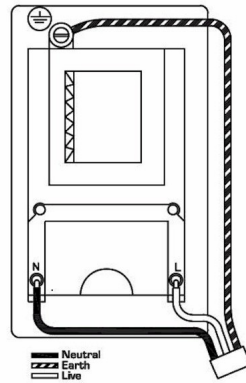

7G2ASHSQG

Hartland G2 | HARTLAND G2 RANGE | Power Sockets

Item Image

Wiring

Dimensions

Primary Range	Hartland G2
Insert Type	Shaver Dual Voltage Unswitched Socket (Vertically Mounted)
Insert Colour	Quartz Grey
EAN13 Barcode	5051164028879
Commodity Code	85363010
Luckins TSI	433714701
Dimensions(Nominal)	Double: Height = 144.4mm Width = 87.4mm Depth = 4.65mm
Switched Poles	None
Current Rating	20VA
Voltage	220/250V AC
Maximum Load	200/250V input; 115/230V 20VA output
Mains Frequency	50Hz
IP Rating	IP2XD
Contact Gap Minimum	None
Terminal Capacity 1	5 x1mm ²
Terminal Capacity 2	4x1.5mm ²
Terminal Capacity 3	3x2.5mm ²
Terminal Capacity 4	2x4mm ² Multi-strand
Terminal Capacity 5	1x6mm ²
Earth Terminal Capacity 1	9x1mm ²
Earth Terminal Capacity 2	6x1.5mm ²
Earth Terminal Capacity 3	4x2.5mm ²
Earth Terminal Capacity 4	2x4mm ² Multi-strand
Earth Terminal Capacity 5	1x6mm ²
Product Class 1	Must be earthed