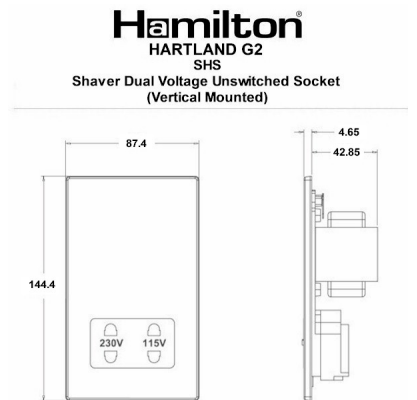

7G2ASHSQG

Hartland G2 | HARTLAND G2 RANGE | Power Sockets

Item Image

Wiring

Dimensions

Primary Range	Hartland G2
Insert Type	Shaver Dual Voltage Unswitched Socket (Vertically Mounted)
Insert Colour	Quartz Grey
EAN13 Barcode	5051164028879
Commodity Code	85363010
Luckins TSI	433714701
Dimensions(Nominal)	Double: Height = 144.4mm Width = 87.4mm Depth = 4.65mm
Switched Poles	None
Current Rating	20VA
Voltage	220/250V AC
Maximum Load	200/250V input; 115/230V 20VA output
Mains Frequency	50Hz
IP Rating	IP2XD
Contact Gap Minimum	None
Terminal Capacity 1	5 x1mm ²
Terminal Capacity 2	4x1.5mm ²
Terminal Capacity 3	3x2.5mm ²
Terminal Capacity 4	2x4mm ² Multi-strand
Terminal Capacity 5	1x6mm ²
Earth Terminal Capacity 1	9x1mm ²
Earth Terminal Capacity 2	6x1.5mm ²
Earth Terminal Capacity 3	4x2.5mm ²
Earth Terminal Capacity 4	2x4mm ² Multi-strand
Earth Terminal Capacity 5	1x6mm ²
Product Class 1	Must be earthed