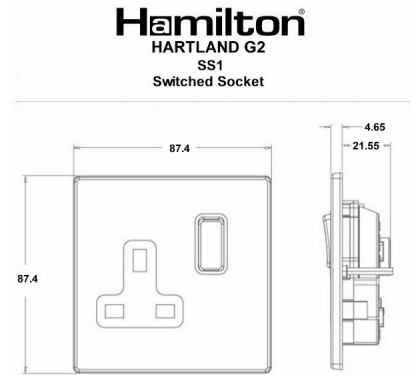

7G2ASS1GA-QG

Hartland G2 | HARTLAND G2 RANGE | Power Sockets

Item Image

Wiring

Dimensions

Primary Range	Hartland G2
Insert Type	1 gang 13A Double Pole Switched Socket
Insert Colour	Anthra Gray/Quartz Grey
EAN13 Barcode	5051164028909
Commodity Code	85363010
Luckins TSI	433714730
Dimensions(Nominal)	Single: Height = 87.4mm Width = 87.4mm Depth = 4.65mm
Switched Poles	Double
Current Rating	13 Amp
Voltage	220/250V AC
Maximum Load	13 Amp
Mains Frequency	50Hz
IP Rating	IP2XD
Contact Gap Minimum	3mm
Terminal Capacity 1	4x2.5mm ²
Terminal Capacity 2	3x4mm ²
Terminal Capacity 3	2x6mm ² Multi-Strand
Terminal Capacity 4	1x10mm ²
Earth Terminal Capacity 1	4x2.5mm ²
Earth Terminal Capacity 2	3x4mm ²
Earth Terminal Capacity 3	2x6mm ² Multi-Strand
Earth Terminal Capacity 4	1x10mm ²
Product Class 1	Must be earthed
Ambient Operating Temperature	-5° to +40°C
Recommended Location	Internal Use Only
Maximum Installation Altitude	2000m
Standard/Approval	BS 1363-2
Additional Notes	Dual Earth: Yes