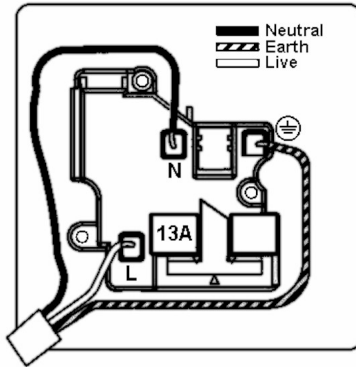

7G2ASS1GA-QG

Hartland G2 | HARTLAND G2 RANGE | Power Sockets

Item Image

Wiring

Dimensions

Primary Range	Hartland G2
Insert Type	1 gang 13A Double Pole Switched Socket
Insert Colour	Anthra Gray/Quartz Grey
EAN13 Barcode	5051164028909
Commodity Code	85363010
Luckins TSI	433714730
Dimensions(Nominal)	Single: Height = 87.4mm Width = 87.4mm Depth = 4.65mm
Switched Poles	Double
Current Rating	13 Amp
Voltage	220/250V AC
Maximum Load	13 Amp
Mains Frequency	50Hz
IP Rating	IP2XD
Contact Gap Minimum	3mm
Terminal Capacity 1	4x2.5mm ²
Terminal Capacity 2	3x4mm ²
Terminal Capacity 3	2x6mm ² Multi-Strand
Terminal Capacity 4	1x10mm ²
Earth Terminal Capacity 1	4x2.5mm ²
Earth Terminal Capacity 2	3x4mm ²
Earth Terminal Capacity 3	2x6mm ² Multi-Strand
Earth Terminal Capacity 4	1x10mm ²
Product Class 1	Must be earthed
Ambient Operating Temperature	-5° to +40°C
Recommended Location	Internal Use Only
Maximum Installation Altitude	2000m
Standard/Approval	BS 1363-2
Additional Notes	Dual Earth: Yes