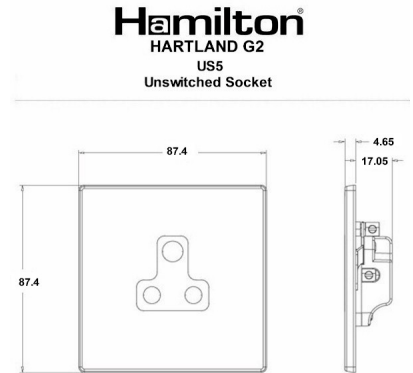

### Hartland G2 | HARTLAND G2 RANGE | Power Sockets

Item Image

Wiring

Dimensions

Primary Range	Hartland G2
Insert Type	1 gang 5A Unswitched Socket
Insert Colour	Quartz Grey
EAN13 Barcode	5051164029050
Commodity Code	85363010
Luckins TSI	433714840
Dimensions(Nominal)	Single: Height = 87.4mm Width = 87.4mm Depth = 4.65mm
Switched Poles	None
Current Rating	5 Amp
Voltage	220/250V AC
Maximum Load	5 Amp
Mains Frequency	50Hz
IP Rating	IP2XD
Contact Gap Minimum	None
Terminal Capacity 1	5 x1mm <sup>2</sup>
Terminal Capacity 2	4x1.5mm <sup>2</sup>
Terminal Capacity 3	2x2.5mm <sup>2</sup>
Terminal Capacity 4	1x4mm <sup>2</sup>
Earth Terminal Capacity 1	5x1mm <sup>2</sup>
Earth Terminal Capacity 2	4 x 1.5mm <sup>2</sup>
Earth Terminal Capacity 3	2 x 2.5mm <sup>2</sup>
Earth Terminal Capacity 4	1 x 4mm <sup>2</sup>
Product Class 1	Must be earthed
Ambient Operating Temperature	-5° to +40°C
Recommended Location	Internal Use Only
Maximum Installation Altitude	2000m
Standard/Approval	BS 546
Additional Notes	Shuttered: Yes