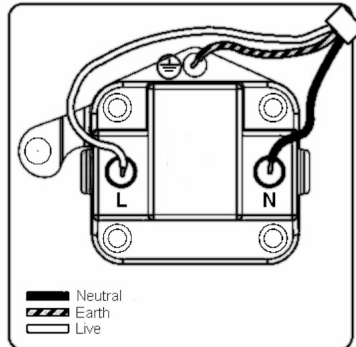

### Hartland G2 | HARTLAND G2 RANGE | Power Sockets

Item Image

Wiring

Dimensions

Primary Range	Hartland G2
Insert Type	1 gang 5A Unswitched Socket
Insert Colour	Quartz Grey
EAN13 Barcode	5051164029050
Commodity Code	85363010
Luckins TSI	433714840
Dimensions(Nominal)	Single: Height = 87.4mm Width = 87.4mm Depth = 4.65mm
Switched Poles	None
Current Rating	5 Amp
Voltage	220/250V AC
Maximum Load	5 Amp
Mains Frequency	50Hz
IP Rating	IP2XD
Contact Gap Minimum	None
Terminal Capacity 1	5 x1mm <sup>2</sup>
Terminal Capacity 2	4x1.5mm <sup>2</sup>
Terminal Capacity 3	2x2.5mm <sup>2</sup>
Terminal Capacity 4	1x4mm <sup>2</sup>
Earth Terminal Capacity 1	5x1mm <sup>2</sup>
Earth Terminal Capacity 2	4 x 1.5mm <sup>2</sup>
Earth Terminal Capacity 3	2 x 2.5mm <sup>2</sup>
Earth Terminal Capacity 4	1 x 4mm <sup>2</sup>
Product Class 1	Must be earthed
Ambient Operating Temperature	-5° to +40°C
Recommended Location	Internal Use Only
Maximum Installation Altitude	2000m
Standard/Approval	BS 546
Additional Notes	Shuttered: Yes