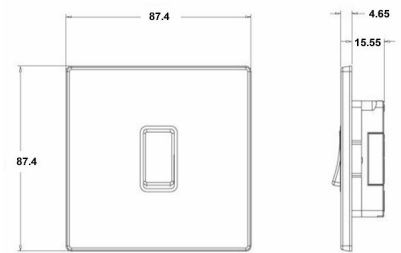

7G2EBR21BL-B

Hartland G2 | HARTLAND G2 RANGE | Rocker Switches

Item Image

Wiring

Dimensions

Hamilton®
HARTLAND G2
MGR21
10AX 2 Way Rocker

Primary Range	Hartland G2
Insert Type	1 gang 10AX 2 Way Rocker
Insert Colour	Black/Black
EAN13 Barcode	5051164025854
Commodity Code	85363010
Luckins TSI	423822881
Dimensions(Nominal)	Single: Height = 87.4mm Width = 87.4mm Depth = 4.65mm
Switched Poles	Single
Current Rating	10AX
Voltage	220/250V AC
Maximum Load	10 Amp inductive
Mains Frequency	50Hz
IP Rating	IP2XD
Contact Gap Minimum	3mm
Terminal Capacity 1	5x1mm ²
Terminal Capacity 2	4x1.5mm ²
Terminal Capacity 3	1x2.5mm ²
Terminal Capacity 4	1x4mm ² Multi-strand
Terminal Capacity 5	1x6mm ²
Earth Terminal Capacity 1	5x1mm ²
Earth Terminal Capacity 2	4x1.5mm ²
Earth Terminal Capacity 3	3x2.5mm ²
Earth Terminal Capacity 4	1x4mm ² Multi-strand
Earth Terminal Capacity 5	1x6mm ²
Product Class 1	Must be earthed
Ambient Operating Temperature	-5° to +40°C
Recommended Location	Internal Use Only
Maximum Installation Altitude	2000m
Standard/Approval	BS EN 60669-1