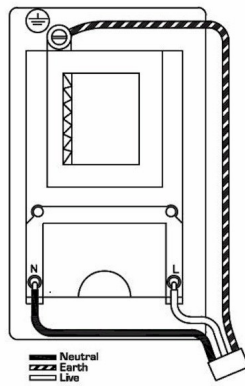

7G2EBSHSB

Hartland G2 | HARTLAND G2 RANGE | Power Sockets

Item Image

Wiring

Dimensions

Primary Range	Hartland G2
Insert Type	Shaver Dual Voltage Unswitched Socket (Vertically Mounted)
Insert Colour	Black
EAN13 Barcode	5051164025922
Commodity Code	85363010
Luckins TSI	423822962
Dimensions(Nominal)	Double: Height = 144.4mm Width = 87.4mm Depth = 4.65mm
Switched Poles	None
Current Rating	20VA
Voltage	220/250V AC
Maximum Load	200/250V input; 115/230V 20VA output
Mains Frequency	50Hz
IP Rating	IP2XD
Contact Gap Minimum	None
Terminal Capacity 1	5 x1mm ²
Terminal Capacity 2	4x1.5mm ²
Terminal Capacity 3	3x2.5mm ²
Terminal Capacity 4	2x4mm ² Multi-strand
Terminal Capacity 5	1x6mm ²
Earth Terminal Capacity 1	9x1mm ²
Earth Terminal Capacity 2	6x1.5mm ²
Earth Terminal Capacity 3	4x2.5mm ²