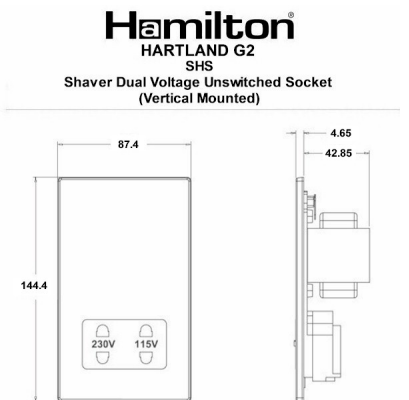

7G2EBSHSB

Hartland G2 | HARTLAND G2 RANGE | Power Sockets

Item Image

Wiring

Dimensions

Primary Range	Hartland G2
Insert Type	Shaver Dual Voltage Unswitched Socket (Vertically Mounted)
Insert Colour	Black
EAN13 Barcode	5051164025922
Commodity Code	85363010
Luckins TSI	423822962
Dimensions(Nominal)	Double: Height = 144.4mm Width = 87.4mm Depth = 4.65mm
Switched Poles	None
Current Rating	20VA
Voltage	220/250V AC
Maximum Load	200/250V input; 115/230V 20VA output
Mains Frequency	50Hz
IP Rating	IP2XD
Contact Gap Minimum	None
Terminal Capacity 1	5 x1mm ²
Terminal Capacity 2	4x1.5mm ²
Terminal Capacity 3	3x2.5mm ²
Terminal Capacity 4	2x4mm ² Multi-strand
Terminal Capacity 5	1x6mm ²
Earth Terminal Capacity 1	9x1mm ²
Earth Terminal Capacity 2	6x1.5mm ²
Earth Terminal Capacity 3	4x2.5mm ²