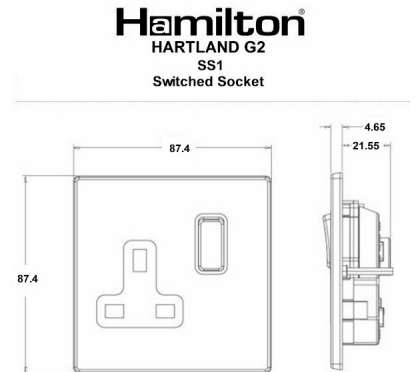

### Hartland G2 | HARTLAND G2 RANGE | Power Sockets

Item Image

Wiring

Dimensions

Primary Range	Hartland G2
Insert Type	1 gang 13A Double Pole Switched Socket
Insert Colour	Black/Black
EAN13 Barcode	5051164025953
Commodity Code	85363010
Luckins TSI	423822991
Dimensions(Nominal)	Single: Height = 87.4mm Width = 87.4mm Depth = 4.65mm
Switched Poles	Double
Current Rating	13 Amp
Voltage	220/250V AC
Maximum Load	13 Amp
Mains Frequency	50Hz
IP Rating	IP2XD
Contact Gap Minimum	3mm
Terminal Capacity 1	4x2.5mm <sup>2</sup>
Terminal Capacity 2	3x4mm <sup>2</sup>
Terminal Capacity 3	2x6mm <sup>2</sup> Multi-Strand
Terminal Capacity 4	1x10mm <sup>2</sup>
Earth Terminal Capacity 1	4x2.5mm <sup>2</sup>
Earth Terminal Capacity 2	3x4mm <sup>2</sup>
Earth Terminal Capacity 3	2x6mm <sup>2</sup> Multi-Strand
Earth Terminal Capacity 4	1x10mm <sup>2</sup>
Product Class 1	Must be earthed
Ambient Operating Temperature	-5° to +40°C
Recommended Location	Internal Use Only
Maximum Installation Altitude	2000m
Standard/Approval	BS 1363-2
Additional Notes	Dual Earth: Yes