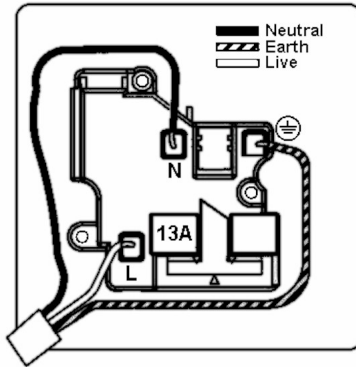

## 7G2EBSS1BL-B

### Hartland G2 | HARTLAND G2 RANGE | Power Sockets

Item Image

Wiring

Dimensions

Primary Range	Hartland G2
Insert Type	1 gang 13A Double Pole Switched Socket
Insert Colour	Black/Black
EAN13 Barcode	5051164025953
Commodity Code	85363010
Luckins TSI	423822991
Dimensions(Nominal)	Single: Height = 87.4mm Width = 87.4mm Depth = 4.65mm
Switched Poles	Double
Current Rating	13 Amp
Voltage	220/250V AC
Maximum Load	13 Amp
Mains Frequency	50Hz
IP Rating	IP2XD
Contact Gap Minimum	3mm
Terminal Capacity 1	4x2.5mm <sup>2</sup>
Terminal Capacity 2	3x4mm <sup>2</sup>
Terminal Capacity 3	2x6mm <sup>2</sup> Multi-Strand
Terminal Capacity 4	1x10mm <sup>2</sup>
Earth Terminal Capacity 1	4x2.5mm <sup>2</sup>
Earth Terminal Capacity 2	3x4mm <sup>2</sup>
Earth Terminal Capacity 3	2x6mm <sup>2</sup> Multi-Strand
Earth Terminal Capacity 4	1x10mm <sup>2</sup>
Product Class 1	Must be earthed
Ambient Operating Temperature	-5° to +40°C
Recommended Location	Internal Use Only
Maximum Installation Altitude	2000m
Standard/Approval	BS 1363-2
Additional Notes	Dual Earth: Yes