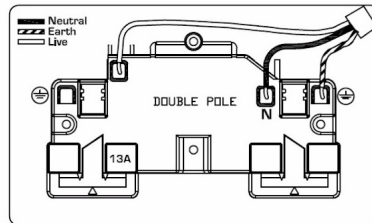

7G2EBSS2BL-B

Hartland G2 | HARTLAND G2 RANGE | Power Sockets

Item Image

Wiring

Dimensions

Primary Range	Hartland G2
Insert Type	2 gang 13A Double Pole Switched Socket
Insert Colour	Black/Black
EAN13 Barcode	5051164025977
Commodity Code	85363010
Luckins TSI	423823013
Dimensions(Nominal)	Double: Height = 87.4mm Width = 144.4mm Depth = 4.65mm
Weight	254 GR
Switched Poles	Double
Current Rating	13 Amp
Voltage	220/250V AC
Maximum Load	13 Amp
Mains Frequency	50Hz
IP Rating	IP2XD
Contact Gap Minimum	3mm
Terminal Capacity 1	4x2.5mm ²
Terminal Capacity 2	3x4mm ²
Terminal Capacity 3	2x6mm ² Multi-Strand
Terminal Capacity 4	1x10mm ²
Earth Terminal Capacity 1	4x2.5mm ²
Earth Terminal Capacity 2	3x4mm ²
Earth Terminal Capacity 3	2x6mm ² Multi-Strand
Earth Terminal Capacity 4	1x10mm ²
Product Class 1	Must be earthed
Ambient Operating Temperature	-5° to +40°C
Recommended Location	Internal Use Only
Maximum Installation Altitude	2000m
Standard/Approval	BS 1363-2
Additional Notes	Dual Earth: Yes