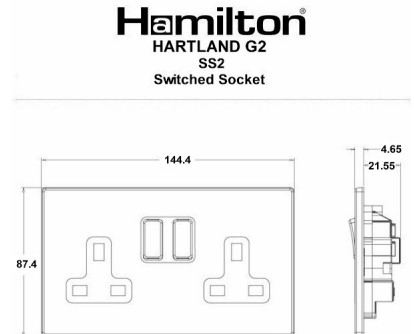

7G2EBSS2BL-B

Hartland G2 | HARTLAND G2 RANGE | Power Sockets

Item Image

Wiring

Dimensions

Primary Range	Hartland G2
Insert Type	2 gang 13A Double Pole Switched Socket
Insert Colour	Black/Black
EAN13 Barcode	5051164025977
Commodity Code	85363010
Luckins TSI	423823013
Dimensions(Nominal)	Double: Height = 87.4mm Width = 144.4mm Depth = 4.65mm
Weight	254 GR
Switched Poles	Double
Current Rating	13 Amp
Voltage	220/250V AC
Maximum Load	13 Amp
Mains Frequency	50Hz
IP Rating	IP2XD
Contact Gap Minimum	3mm
Terminal Capacity 1	4x2.5mm ²
Terminal Capacity 2	3x4mm ²
Terminal Capacity 3	2x6mm ² Multi-Strand
Terminal Capacity 4	1x10mm ²
Earth Terminal Capacity 1	4x2.5mm ²
Earth Terminal Capacity 2	3x4mm ²
Earth Terminal Capacity 3	2x6mm ² Multi-Strand
Earth Terminal Capacity 4	1x10mm ²
Product Class 1	Must be earthed
Ambient Operating Temperature	-5° to +40°C
Recommended Location	Internal Use Only
Maximum Installation Altitude	2000m
Standard/Approval	BS 1363-2
Additional Notes	Dual Earth: Yes