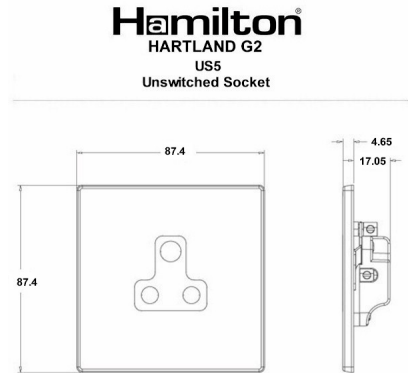

7G2EBUS5B

Hartland G2 | HARTLAND G2 RANGE | Power Sockets

Item Image

Wiring

Dimensions

Primary Range	Hartland G2
Insert Type	1 gang 5A Unswitched Socket
Insert Colour	Black
EAN13 Barcode	5051164026110
Commodity Code	85363010
Luckins TSI	423823178
Dimensions(Nominal)	Single: Height = 87.4mm Width = 87.4mm Depth = 4.65mm
Switched Poles	None
Current Rating	5 Amp
Voltage	220/250V AC
Maximum Load	5 Amp
Mains Frequency	50Hz
IP Rating	IP2XD
Contact Gap Minimum	None
Terminal Capacity 1	5 x1mm ²
Terminal Capacity 2	4x1.5mm ²
Terminal Capacity 3	2x2.5mm ²
Terminal Capacity 4	1x4mm ²
Earth Terminal Capacity 1	5x1mm ²
Earth Terminal Capacity 2	4 x 1.5mm ²
Earth Terminal Capacity 3	2 x 2.5mm ²
Earth Terminal Capacity 4	1 x 4mm ²
Product Class 1	Must be earthed
Ambient Operating Temperature	-5° to +40°C
Recommended Location	Internal Use Only
Maximum Installation Altitude	2000m
Standard/Approval	BS 546
Additional Notes	Shuttered: Yes