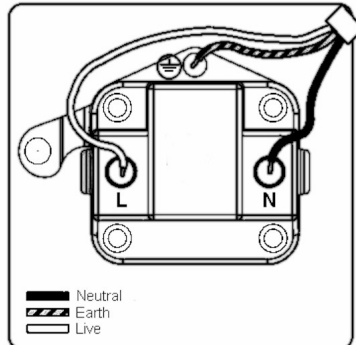

7G2EBUS5B

Hartland G2 | HARTLAND G2 RANGE | Power Sockets

Item Image

Wiring

Dimensions

Primary Range	Hartland G2
Insert Type	1 gang 5A Unswitched Socket
Insert Colour	Black
EAN13 Barcode	5051164026110
Commodity Code	85363010
Luckins TSI	423823178
Dimensions(Nominal)	Single: Height = 87.4mm Width = 87.4mm Depth = 4.65mm
Switched Poles	None
Current Rating	5 Amp
Voltage	220/250V AC
Maximum Load	5 Amp
Mains Frequency	50Hz
IP Rating	IP2XD
Contact Gap Minimum	None
Terminal Capacity 1	5 x1mm ²
Terminal Capacity 2	4x1.5mm ²
Terminal Capacity 3	2x2.5mm ²
Terminal Capacity 4	1x4mm ²
Earth Terminal Capacity 1	5x1mm ²
Earth Terminal Capacity 2	4 x 1.5mm ²
Earth Terminal Capacity 3	2 x 2.5mm ²
Earth Terminal Capacity 4	1 x 4mm ²
Product Class 1	Must be earthed
Ambient Operating Temperature	-5° to +40°C
Recommended Location	Internal Use Only
Maximum Installation Altitude	2000m
Standard/Approval	BS 546
Additional Notes	Shuttered: Yes