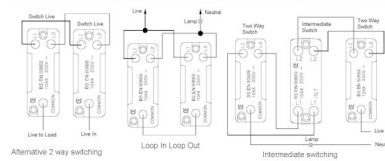

7G2MBR22BL-B

Hartland G2 | HARTLAND G2 RANGE | Rocker Switches

Item Image

Wiring

Dimensions

Hamilton®
HARTLAND G2

R22
2 Way Rocker

Primary Range	Hartland G2
Insert Type	2 gang 10AX 2 Way Rocker
Insert Colour	Black/Black
EAN13 Barcode	5051164004415
Commodity Code	85363010
Luckins TSI	407519660
Dimensions(Nominal)	Single: Height = 87.4mm Width = 87.4mm Depth = 4.65mm
Weight	120 GR
Switched Poles	Single
Current Rating	10AX
Voltage	220/250V AC
Maximum Load	10 Amp inductive
Mains Frequency	50Hz
IP Rating	IP2XD
Contact Gap Minimum	3mm
Terminal Capacity 1	5x1mm ²
Terminal Capacity 2	4x1.5mm ²
Terminal Capacity 3	1x2.5mm ²
Terminal Capacity 4	1x4mm ² Multi-strand
Terminal Capacity 5	1x6mm ²
Earth Terminal Capacity 1	5x1mm ²
Earth Terminal Capacity 2	4x1.5mm ²
Earth Terminal Capacity 3	3x2.5mm ²
Earth Terminal Capacity 4	1x4mm ² Multi-strand
Earth Terminal Capacity 5	1x6mm ²
Product Class 1	Must be earthed
Ambient Operating Temperature	-5° to +40°C
Recommended Location	Internal Use Only
Maximum Installation Altitude	2000m