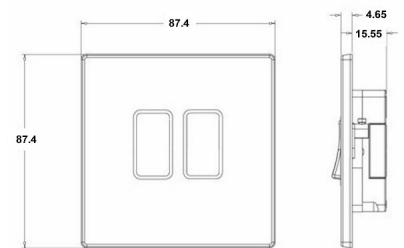

7G2MBR22BL-B

Hartland G2 | HARTLAND G2 RANGE | Rocker Switches

Item Image

Wiring

Dimensions

Hamilton®
HARTLAND G2

R22
2 Way Rocker

Primary Range	Hartland G2
Insert Type	2 gang 10AX 2 Way Rocker
Insert Colour	Black/Black
EAN13 Barcode	5051164004415
Commodity Code	85363010
Luckins TSI	407519660
Dimensions(Nominal)	Single: Height = 87.4mm Width = 87.4mm Depth = 4.65mm
Weight	120 GR
Switched Poles	Single
Current Rating	10AX
Voltage	220/250V AC
Maximum Load	10 Amp inductive
Mains Frequency	50Hz
IP Rating	IP2XD
Contact Gap Minimum	3mm
Terminal Capacity 1	5x1mm ²
Terminal Capacity 2	4x1.5mm ²
Terminal Capacity 3	1x2.5mm ²
Terminal Capacity 4	1x4mm ² Multi-strand
Terminal Capacity 5	1x6mm ²
Earth Terminal Capacity 1	5x1mm ²
Earth Terminal Capacity 2	4x1.5mm ²
Earth Terminal Capacity 3	3x2.5mm ²
Earth Terminal Capacity 4	1x4mm ² Multi-strand
Earth Terminal Capacity 5	1x6mm ²
Product Class 1	Must be earthed
Ambient Operating Temperature	-5° to +40°C
Recommended Location	Internal Use Only
Maximum Installation Altitude	2000m