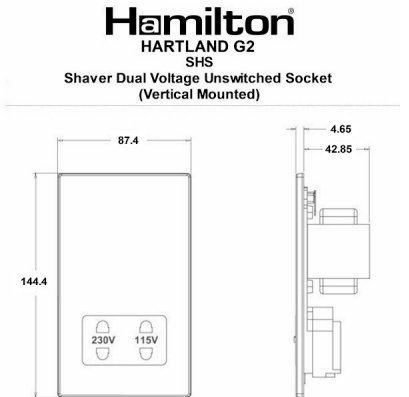

7G2MBSHSB

Hartland G2 | HARTLAND G2 RANGE | Power Sockets

Item Image

Wiring

Dimensions

Primary Range	Hartland G2
Insert Type	Shaver Dual Voltage Unswitched Socket (Vertically Mounted)
Insert Colour	Black
EAN13 Barcode	5051164004477
Commodity Code	85363010
Luckins TSI	407517206
Dimensions(Nominal)	Double: Height = 144.4mm Width = 87.4mm Depth = 4.65mm
Switched Poles	None
Current Rating	20VA
Voltage	220/250V AC
Maximum Load	200/250V input; 115/230V 20VA output
Mains Frequency	50Hz
IP Rating	IP2XD
Contact Gap Minimum	None
Terminal Capacity 1	5 x1mm ²
Terminal Capacity 2	4x1.5mm ²
Terminal Capacity 3	3x2.5mm ²
Terminal Capacity 4	2x4mm ² Multi-strand
Terminal Capacity 5	1x6mm ²
Earth Terminal Capacity 1	9x1mm ²
Earth Terminal Capacity 2	6x1.5mm ²
Earth Terminal Capacity 3	4x2.5mm ²
Earth Terminal Capacity 4	2x4mm ² Multi-strand
Earth Terminal Capacity 5	1x6mm ²
Product Class 1	Must be earthed
Ambient Operating Temperature	-5° to +40°C
Recommended Location	Internal Use Only
Maximum Installation Altitude	2000m
Standard/Approval	BS EN 61558-2-5 + BS 4573