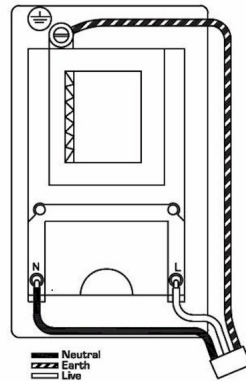

7G2MBSHSB

Hartland G2 | HARTLAND G2 RANGE | Power Sockets

Item Image

Wiring

Dimensions

Primary Range	Hartland G2
Insert Type	Shaver Dual Voltage Unswitched Socket (Vertically Mounted)
Insert Colour	Black
EAN13 Barcode	5051164004477
Commodity Code	85363010
Luckins TSI	407517206
Dimensions(Nominal)	Double: Height = 144.4mm Width = 87.4mm Depth = 4.65mm
Switched Poles	None
Current Rating	20VA
Voltage	220/250V AC
Maximum Load	200/250V input; 115/230V 20VA output
Mains Frequency	50Hz
IP Rating	IP2XD
Contact Gap Minimum	None
Terminal Capacity 1	5 x1mm ²
Terminal Capacity 2	4x1.5mm ²
Terminal Capacity 3	3x2.5mm ²
Terminal Capacity 4	2x4mm ² Multi-strand
Terminal Capacity 5	1x6mm ²
Earth Terminal Capacity 1	9x1mm ²
Earth Terminal Capacity 2	6x1.5mm ²
Earth Terminal Capacity 3	4x2.5mm ²
Earth Terminal Capacity 4	2x4mm ² Multi-strand
Earth Terminal Capacity 5	1x6mm ²
Product Class 1	Must be earthed
Ambient Operating Temperature	-5° to +40°C
Recommended Location	Internal Use Only
Maximum Installation Altitude	2000m
Standard/Approval	BS EN 61558-2-5 + BS 4573