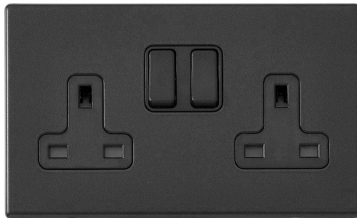

## 7G2MBSS2BL-B

### Hartland G2 | HARTLAND G2 RANGE | Power Sockets

Item Image

Wiring

Dimensions

Primary Range	Hartland G2
Insert Type	2 gang 13A Double Pole Switched Socket
Insert Colour	Black/Black
EAN13 Barcode	5051164004521
Commodity Code	85363010
Luckins TSI	407517714
Dimensions(Nominal)	Double: Height = 87.4mm Width = 144.4mm Depth = 4.65mm
Weight	265 GR
Switched Poles	Double
Current Rating	13 Amp
Voltage	220/250V AC
Maximum Load	13 Amp
Mains Frequency	50Hz
IP Rating	IP2XD
Contact Gap Minimum	3mm
Terminal Capacity 1	4x2.5mm <sup>2</sup>
Terminal Capacity 2	3x4mm <sup>2</sup>
Terminal Capacity 3	2x6mm <sup>2</sup> Multi-Strand
Terminal Capacity 4	1x10mm <sup>2</sup>
Earth Terminal Capacity 1	4x2.5mm <sup>2</sup>
Earth Terminal Capacity 2	3x4mm <sup>2</sup>
Earth Terminal Capacity 3	2x6mm <sup>2</sup> Multi-Strand
Earth Terminal Capacity 4	1x10mm <sup>2</sup>
Product Class 1	Must be earthed
Ambient Operating Temperature	-5° to +40°C
Recommended Location	Internal Use Only
Maximum Installation Altitude	2000m
Standard/Approval	BS 1363-2
Additional Notes	Dual Earth: Yes