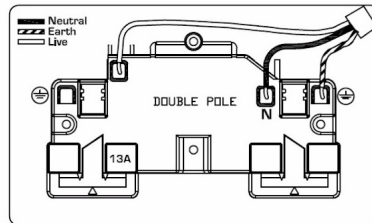

## 7G2MBSS2BL-B

### Hartland G2 | HARTLAND G2 RANGE | Power Sockets

Item Image

Wiring

Dimensions

Primary Range	Hartland G2
Insert Type	2 gang 13A Double Pole Switched Socket
Insert Colour	Black/Black
EAN13 Barcode	5051164004521
Commodity Code	85363010
Luckins TSI	407517714
Dimensions(Nominal)	Double: Height = 87.4mm Width = 144.4mm Depth = 4.65mm
Weight	265 GR
Switched Poles	Double
Current Rating	13 Amp
Voltage	220/250V AC
Maximum Load	13 Amp
Mains Frequency	50Hz
IP Rating	IP2XD
Contact Gap Minimum	3mm
Terminal Capacity 1	4x2.5mm <sup>2</sup>
Terminal Capacity 2	3x4mm <sup>2</sup>
Terminal Capacity 3	2x6mm <sup>2</sup> Multi-Strand
Terminal Capacity 4	1x10mm <sup>2</sup>
Earth Terminal Capacity 1	4x2.5mm <sup>2</sup>
Earth Terminal Capacity 2	3x4mm <sup>2</sup>
Earth Terminal Capacity 3	2x6mm <sup>2</sup> Multi-Strand
Earth Terminal Capacity 4	1x10mm <sup>2</sup>
Product Class 1	Must be earthed
Ambient Operating Temperature	-5° to +40°C
Recommended Location	Internal Use Only
Maximum Installation Altitude	2000m
Standard/Approval	BS 1363-2
Additional Notes	Dual Earth: Yes