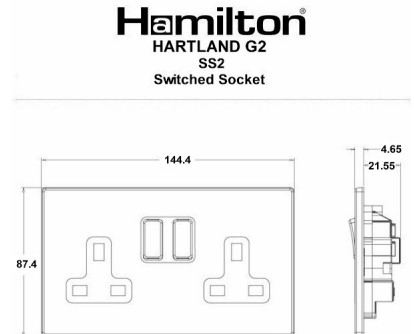

### Hartland G2 | HARTLAND G2 RANGE | Power Sockets

Item Image

Wiring

Dimensions

Primary Range	Hartland G2
Insert Type	2 gang 13A Double Pole Switched Socket
Insert Colour	Black/Black
EAN13 Barcode	5051164004521
Commodity Code	85363010
Luckins TSI	407517714
Dimensions(Nominal)	Double: Height = 87.4mm Width = 144.4mm Depth = 4.65mm
Weight	265 GR
Switched Poles	Double
Current Rating	13 Amp
Voltage	220/250V AC
Maximum Load	13 Amp
Mains Frequency	50Hz
IP Rating	IP2XD
Contact Gap Minimum	3mm
Terminal Capacity 1	4x2.5mm <sup>2</sup>
Terminal Capacity 2	3x4mm <sup>2</sup>
Terminal Capacity 3	2x6mm <sup>2</sup> Multi-Strand
Terminal Capacity 4	1x10mm <sup>2</sup>
Earth Terminal Capacity 1	4x2.5mm <sup>2</sup>
Earth Terminal Capacity 2	3x4mm <sup>2</sup>
Earth Terminal Capacity 3	2x6mm <sup>2</sup> Multi-Strand
Earth Terminal Capacity 4	1x10mm <sup>2</sup>
Product Class 1	Must be earthed
Ambient Operating Temperature	-5° to +40°C
Recommended Location	Internal Use Only
Maximum Installation Altitude	2000m
Standard/Approval	BS 1363-2
Additional Notes	Dual Earth: Yes