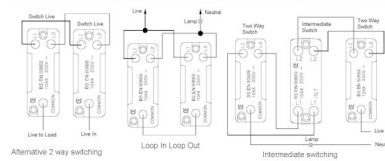

7G2MWR22WH-W

Hartland G2 | HARTLAND G2 RANGE | Rocker Switches

Item Image

Wiring

Dimensions

Hamilton®
HARTLAND G2

R22
2 Way Rocker

Primary Range	Hartland G2
Insert Type	2 gang 10AX 2 Way Rocker
Insert Colour	White/White
EAN13 Barcode	5051164005016
Commodity Code	85363010
Luckins TSI	407519819
Dimensions(Nominal)	Single: Height = 87.4mm Width = 87.4mm Depth = 4.65mm
Switched Poles	Single
Current Rating	10AX
Voltage	220/250V AC
Maximum Load	10 Amp inductive
Mains Frequency	50Hz
IP Rating	IP2XD
Contact Gap Minimum	3mm
Terminal Capacity 1	5x1mm ²
Terminal Capacity 2	4x1.5mm ²
Terminal Capacity 3	1x2.5mm ²
Terminal Capacity 4	1x4mm ² Multi-strand
Terminal Capacity 5	1x6mm ²
Earth Terminal Capacity 1	5x1mm ²
Earth Terminal Capacity 2	4x1.5mm ²
Earth Terminal Capacity 3	3x2.5mm ²
Earth Terminal Capacity 4	1x4mm ² Multi-strand
Earth Terminal Capacity 5	1x6mm ²
Product Class 1	Must be earthed
Ambient Operating Temperature	-5° to +40°C
Recommended Location	Internal Use Only
Maximum Installation Altitude	2000m
Standard/Approval	BS EN 60669-1