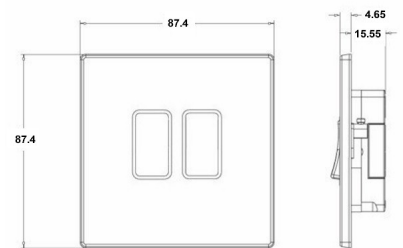

7G2MWR22WH-W

Hartland G2 | HARTLAND G2 RANGE | Rocker Switches

Item Image

Wiring

Dimensions

Hamilton®
HARTLAND G2

R22
2 Way Rocker

Primary Range	Hartland G2
Insert Type	2 gang 10AX 2 Way Rocker
Insert Colour	White/White
EAN13 Barcode	5051164005016
Commodity Code	85363010
Luckins TSI	407519819
Dimensions(Nominal)	Single: Height = 87.4mm Width = 87.4mm Depth = 4.65mm
Switched Poles	Single
Current Rating	10AX
Voltage	220/250V AC
Maximum Load	10 Amp inductive
Mains Frequency	50Hz
IP Rating	IP2XD
Contact Gap Minimum	3mm
Terminal Capacity 1	5x1mm ²
Terminal Capacity 2	4x1.5mm ²
Terminal Capacity 3	1x2.5mm ²
Terminal Capacity 4	1x4mm ² Multi-strand
Terminal Capacity 5	1x6mm ²
Earth Terminal Capacity 1	5x1mm ²
Earth Terminal Capacity 2	4x1.5mm ²
Earth Terminal Capacity 3	3x2.5mm ²
Earth Terminal Capacity 4	1x4mm ² Multi-strand
Earth Terminal Capacity 5	1x6mm ²
Product Class 1	Must be earthed
Ambient Operating Temperature	-5° to +40°C
Recommended Location	Internal Use Only
Maximum Installation Altitude	2000m
Standard/Approval	BS EN 60669-1