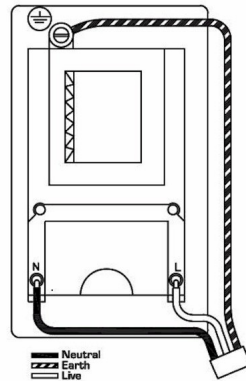

7G2MWSHSW

Hartland G2 | HARTLAND G2 RANGE | Power Sockets

Item Image

Wiring

Dimensions

Primary Range	Hartland G2
Insert Type	Shaver Dual Voltage Unswitched Socket (Vertically Mounted)
Insert Colour	White
EAN13 Barcode	5051164005078
Commodity Code	85363010
Luckins TSI	407517219
Dimensions(Nominal)	Double: Height = 144.4mm Width = 87.4mm Depth = 4.65mm
Switched Poles	None
Current Rating	20VA
Voltage	220/250V AC
Maximum Load	200/250V input; 115/230V 20VA output
Mains Frequency	50Hz
IP Rating	IP2XD
Contact Gap Minimum	None
Terminal Capacity 1	5 x1mm ²
Terminal Capacity 2	4x1.5mm ²
Terminal Capacity 3	3x2.5mm ²
Terminal Capacity 4	2x4mm ² Multi-strand
Terminal Capacity 5	1x6mm ²
Earth Terminal Capacity 1	9x1mm ²
Earth Terminal Capacity 2	6x1.5mm ²
Earth Terminal Capacity 3	4x2.5mm ²
Earth Terminal Capacity 4	2x4mm ² Multi-strand
Earth Terminal Capacity 5	1x6mm ²
Product Class 1	Must be earthed
Ambient Operating Temperature	-5° to +40°C
Recommended Location	Internal Use Only
Maximum Installation Altitude	2000m
Standard/Approval	BS EN 61558-2-5 + BS 4573