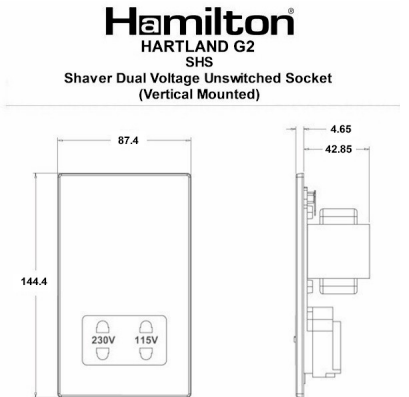

7G2MWSHSW

Hartland G2 | HARTLAND G2 RANGE | Power Sockets

Item Image

Wiring

Dimensions

Primary Range	Hartland G2
Insert Type	Shaver Dual Voltage Unswitched Socket (Vertically Mounted)
Insert Colour	White
EAN13 Barcode	5051164005078
Commodity Code	85363010
Luckins TSI	407517219
Dimensions(Nominal)	Double: Height = 144.4mm Width = 87.4mm Depth = 4.65mm
Switched Poles	None
Current Rating	20VA
Voltage	220/250V AC
Maximum Load	200/250V input; 115/230V 20VA output
Mains Frequency	50Hz
IP Rating	IP2XD
Contact Gap Minimum	None
Terminal Capacity 1	5 x1mm ²
Terminal Capacity 2	4x1.5mm ²
Terminal Capacity 3	3x2.5mm ²
Terminal Capacity 4	2x4mm ² Multi-strand
Terminal Capacity 5	1x6mm ²
Earth Terminal Capacity 1	9x1mm ²
Earth Terminal Capacity 2	6x1.5mm ²
Earth Terminal Capacity 3	4x2.5mm ²
Earth Terminal Capacity 4	2x4mm ² Multi-strand
Earth Terminal Capacity 5	1x6mm ²
Product Class 1	Must be earthed
Ambient Operating Temperature	-5° to +40°C
Recommended Location	Internal Use Only
Maximum Installation Altitude	2000m
Standard/Approval	BS EN 61558-2-5 + BS 4573