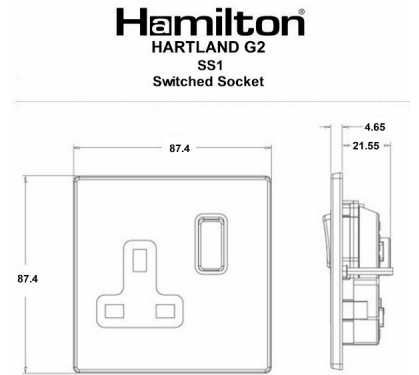

7G2MWSS1WH-W

Hartland G2 | HARTLAND G2 RANGE | Power Sockets

Item Image

Wiring

Dimensions

Primary Range	Hartland G2
Insert Type	1 gang 13A Double Pole Switched Socket
Insert Colour	White/White
EAN13 Barcode	5051164005108
Commodity Code	85363010
Luckins TSI	407517882
Dimensions(Nominal)	Single: Height = 87.4mm Width = 87.4mm Depth = 4.65mm
Switched Poles	Double
Current Rating	13 Amp
Voltage	220/250V AC
Maximum Load	13 Amp
Mains Frequency	50Hz
IP Rating	IP2XD
Contact Gap Minimum	3mm
Terminal Capacity 1	4x2.5mm ²
Terminal Capacity 2	3x4mm ²
Terminal Capacity 3	2x6mm ² Multi-Strand
Terminal Capacity 4	1x10mm ²
Earth Terminal Capacity 1	4x2.5mm ²
Earth Terminal Capacity 2	3x4mm ²
Earth Terminal Capacity 3	2x6mm ² Multi-Strand
Earth Terminal Capacity 4	1x10mm ²
Product Class 1	Must be earthed
Ambient Operating Temperature	-5° to +40°C
Recommended Location	Internal Use Only
Maximum Installation Altitude	2000m
Standard/Approval	BS 1363-2
Additional Notes	Dual Earth: Yes