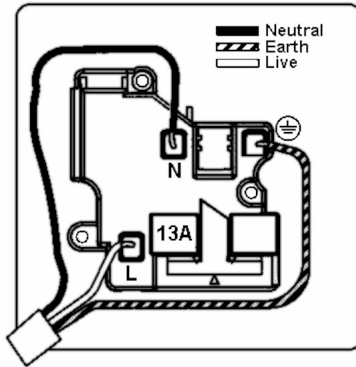

7G2MWSS1WH-W

Hartland G2 | HARTLAND G2 RANGE | Power Sockets

Item Image

Wiring

Dimensions

Primary Range	Hartland G2
Insert Type	1 gang 13A Double Pole Switched Socket
Insert Colour	White/White
EAN13 Barcode	5051164005108
Commodity Code	85363010
Luckins TSI	407517882
Dimensions(Nominal)	Single: Height = 87.4mm Width = 87.4mm Depth = 4.65mm
Switched Poles	Double
Current Rating	13 Amp
Voltage	220/250V AC
Maximum Load	13 Amp
Mains Frequency	50Hz
IP Rating	IP2XD
Contact Gap Minimum	3mm
Terminal Capacity 1	4x2.5mm ²
Terminal Capacity 2	3x4mm ²
Terminal Capacity 3	2x6mm ² Multi-Strand
Terminal Capacity 4	1x10mm ²
Earth Terminal Capacity 1	4x2.5mm ²
Earth Terminal Capacity 2	3x4mm ²
Earth Terminal Capacity 3	2x6mm ² Multi-Strand
Earth Terminal Capacity 4	1x10mm ²
Product Class 1	Must be earthed
Ambient Operating Temperature	-5° to +40°C
Recommended Location	Internal Use Only
Maximum Installation Altitude	2000m
Standard/Approval	BS 1363-2
Additional Notes	Dual Earth: Yes