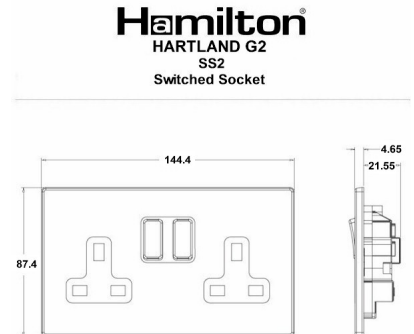

### Hartland G2 | HARTLAND G2 RANGE | Power Sockets

Item Image

Wiring

Dimensions

Primary Range	Hartland G2
Insert Type	2 gang 13A Double Pole Switched Socket
Insert Colour	White/White
EAN13 Barcode	5051164005122
Commodity Code	85363010
Luckins TSI	407517918
Dimensions(Nominal)	Double: Height = 87.4mm Width = 144.4mm Depth = 4.65mm
Weight	265 GR
Switched Poles	Double
Current Rating	13 Amp
Voltage	220/250V AC
Maximum Load	13 Amp
Mains Frequency	50Hz
IP Rating	IP2XD
Contact Gap Minimum	3mm
Terminal Capacity 1	4x2.5mm <sup>2</sup>
Terminal Capacity 2	3x4mm <sup>2</sup>
Terminal Capacity 3	2x6mm <sup>2</sup> Multi-Strand
Terminal Capacity 4	1x10mm <sup>2</sup>
Earth Terminal Capacity 1	4x2.5mm <sup>2</sup>
Earth Terminal Capacity 2	3x4mm <sup>2</sup>
Earth Terminal Capacity 3	2x6mm <sup>2</sup> Multi-Strand
Earth Terminal Capacity 4	1x10mm <sup>2</sup>
Product Class 1	Must be earthed
Ambient Operating Temperature	-5° to +40°C
Recommended Location	Internal Use Only
Maximum Installation Altitude	2000m
Standard/Approval	BS 1363-2
Additional Notes	Dual Earth: Yes