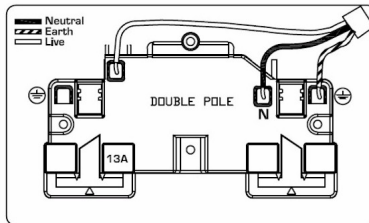

### Hartland G2 | HARTLAND G2 RANGE | Power Sockets

Item Image

Wiring

Dimensions

Primary Range	Hartland G2
Insert Type	2 gang 13A Double Pole Switched Socket
Insert Colour	White/White
EAN13 Barcode	5051164005122
Commodity Code	85363010
Luckins TSI	407517918
Dimensions(Nominal)	Double: Height = 87.4mm Width = 144.4mm Depth = 4.65mm
Weight	265 GR
Switched Poles	Double
Current Rating	13 Amp
Voltage	220/250V AC
Maximum Load	13 Amp
Mains Frequency	50Hz
IP Rating	IP2XD
Contact Gap Minimum	3mm
Terminal Capacity 1	4x2.5mm <sup>2</sup>
Terminal Capacity 2	3x4mm <sup>2</sup>
Terminal Capacity 3	2x6mm <sup>2</sup> Multi-Strand
Terminal Capacity 4	1x10mm <sup>2</sup>
Earth Terminal Capacity 1	4x2.5mm <sup>2</sup>
Earth Terminal Capacity 2	3x4mm <sup>2</sup>
Earth Terminal Capacity 3	2x6mm <sup>2</sup> Multi-Strand
Earth Terminal Capacity 4	1x10mm <sup>2</sup>
Product Class 1	Must be earthed
Ambient Operating Temperature	-5° to +40°C
Recommended Location	Internal Use Only
Maximum Installation Altitude	2000m
Standard/Approval	BS 1363-2
Additional Notes	Dual Earth: Yes