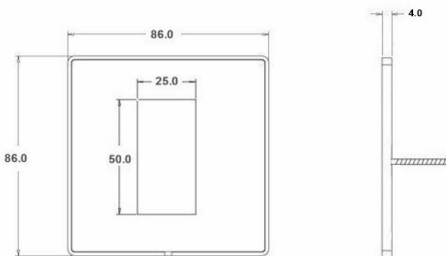

### Dimensions

**Hamilton®**  
LINEA DUO CFX

EURO1  
Single plate with 1 x EuroFix cutout

<b>Insert Type</b>	1 gang EuroFix 25x50mm Apertured Plate with Grid
<b>Insert Colour</b>	No Insert Colour
<b>EAN13 Barcode</b>	5017504039363
<b>Commodity Code</b>	74192000
<b>Luckins TSI</b>	393789148
<b>Dimensions(Nominal)</b>	Single: Height = 86.0mm Width = 86.0mm Depth = 4.0mm
<b>Fixing Hole Centres</b>	Box Fixing = 60.3mm Grid Fixing = CFX Clips
<b>Switched Poles</b>	N/A
<b>Current Rating</b>	Insert Specific
<b>Voltage</b>	Insert Specific
<b>Maximum Load</b>	Insert Specific
<b>IP Rating</b>	N/A
<b>Contact Gap Minimum</b>	N/A
<b>Earth Terminal Capacity 1</b>	5x1mm <sup>2</sup>
<b>Earth Terminal Capacity 2</b>	4x1.5mm <sup>2</sup>
<b>Earth Terminal Capacity 3</b>	3x2.5mm <sup>2</sup>
<b>Earth Terminal Capacity 4</b>	1x4mm <sup>2</sup> Multi-strand
<b>Earth Terminal Capacity 5</b>	1x6mm <sup>2</sup>
<b>Product Class 1</b>	Face plate must be earthed
<b>Recommended Location</b>	Internal Use Only
<b>Maximum Installation Altitude</b>	2000m
<b>Standard/Approval</b>	N/A